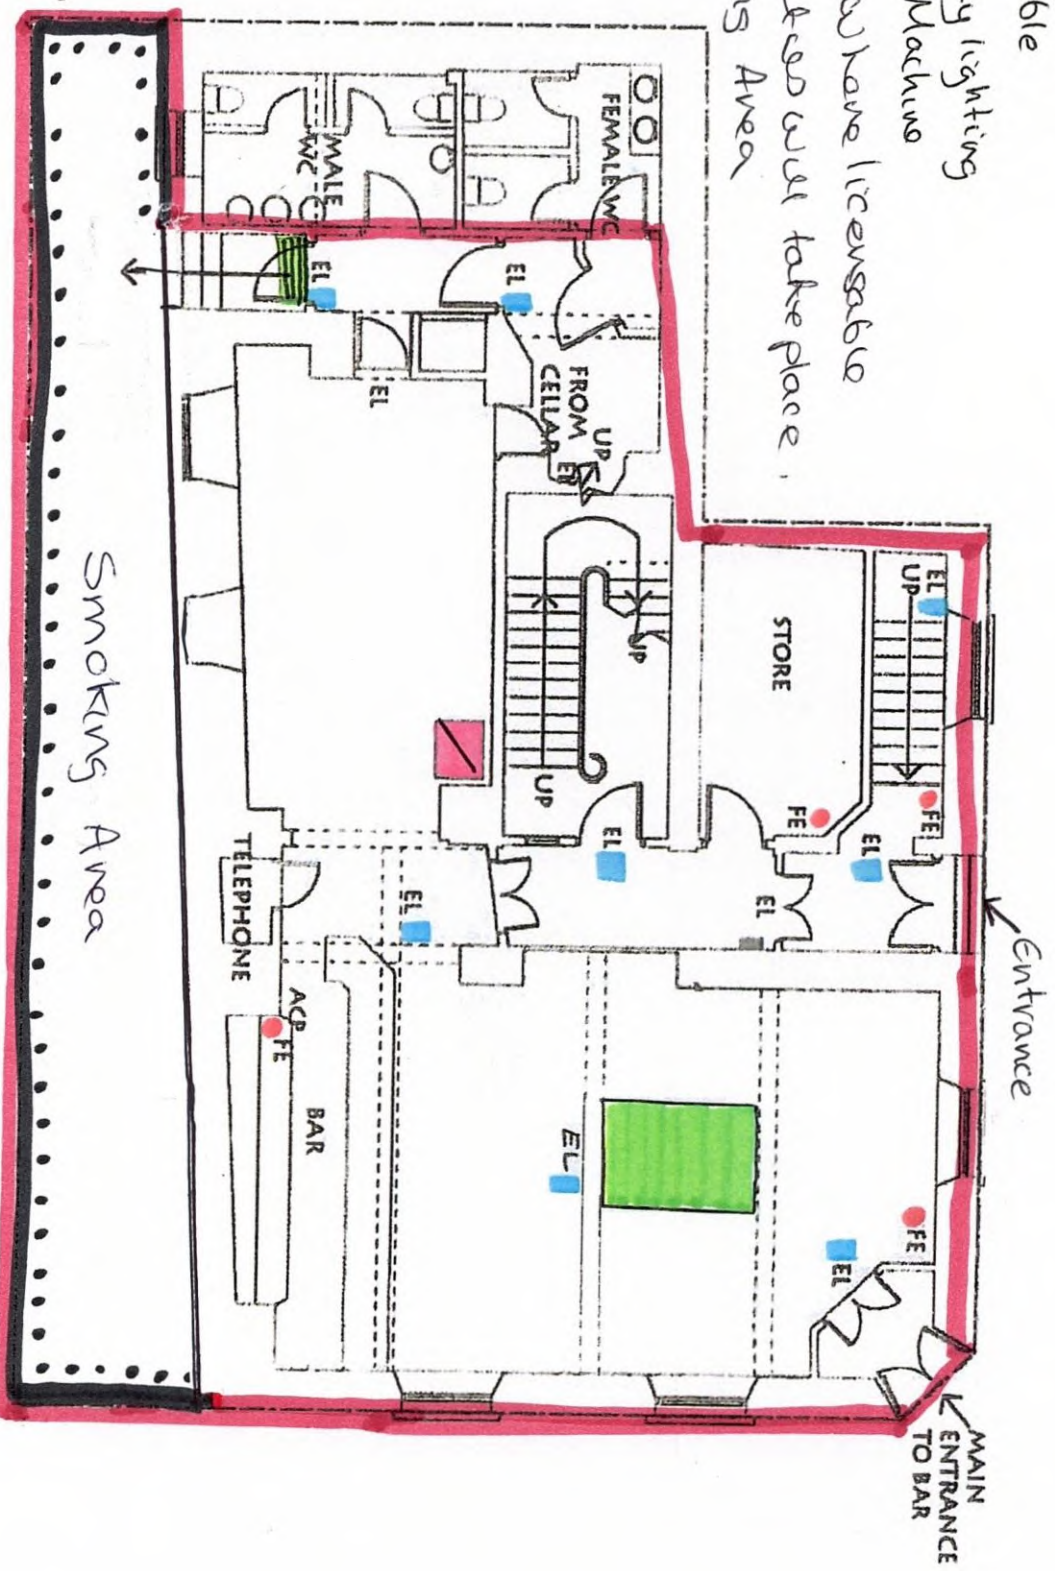

Ship Hotel - 132 High Street Crediton

Annex 1 - Cellar Bar - dated 1/1/2019

- Fire Extinguisher
- Pool table
- Emergency lighting
- Gaming Machine
- fire exit
- Area where licensable activities will take place.

Scale 1:100

Ship Hotel Creddon - 132 High Street Creddon

Annex 2 - Ground floor - dated 1/1/2019

- Five Extinguishers
- Pool table
- Emergency lighting
- Gaming Machine
- Area where licensable activities will take place.
- ☰ Smoking Area

Scale 1:100

Ship Hotel - 132 High Street Credilion

Annex 3 - 1st floor - dated 1/1/2019

-  Fire Blanket
-  Emergency lighting
-  Fire extinguisher
-  Fire exit
-  Area where licensable activities will take place

Scale 1:100

Ship Hotel Credition - 132 High Street Credition

Annex 4 - 2nd floor - dated 1/1/2019

- Emergency lighting
- fire extinguisher
- fire exit

Scale 1:100