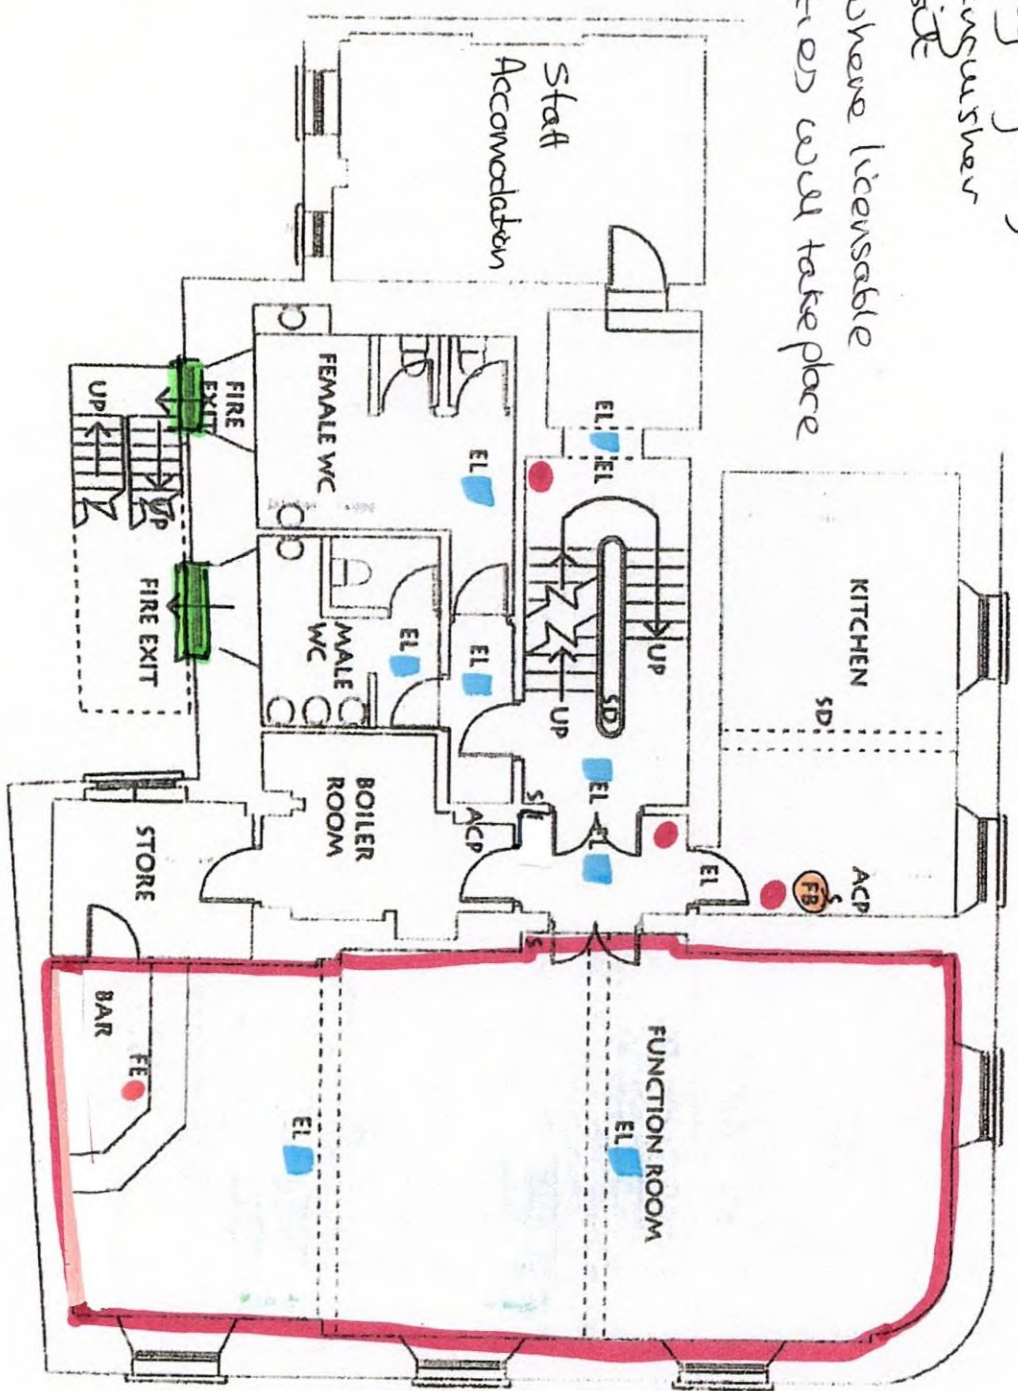

Ship Hotel - 132 High Street Crediton

Annex 1 - Cellar Bar - dated 1/1/2019

- Fire Extinguisher
- Pool table
- Emergency lighting
- Gaming Machine
- fire exit
- Area where licensable activities will take place.

Scale 1:100

Ship Hotel Creddon - 132 High Street Creddon

Annex 2 - Ground floor - dated 1/1/2019

- Five Extinguishers
- Pool table
- Emergency lighting
- Gaming Machine
- Area where licensable activities will take place.
- ☰ Smoking Area

Scale 1:100

Ship Hotel - 132 High Street Credilion

Annex 3 - 1st floor - dated 1/1/2019

-  Fire Blanket
-  Emergency lighting
-  Fire extinguisher
-  Fire exit
-  Area where licensable activities will take place

Scale 1:100

Ship Hotel Credition - 132 High Street Credition

Annex 4 - 2nd floor - dated 1/1/2019

- Emergency lighting
- fire extinguisher
- fire exit

Scale 1:100