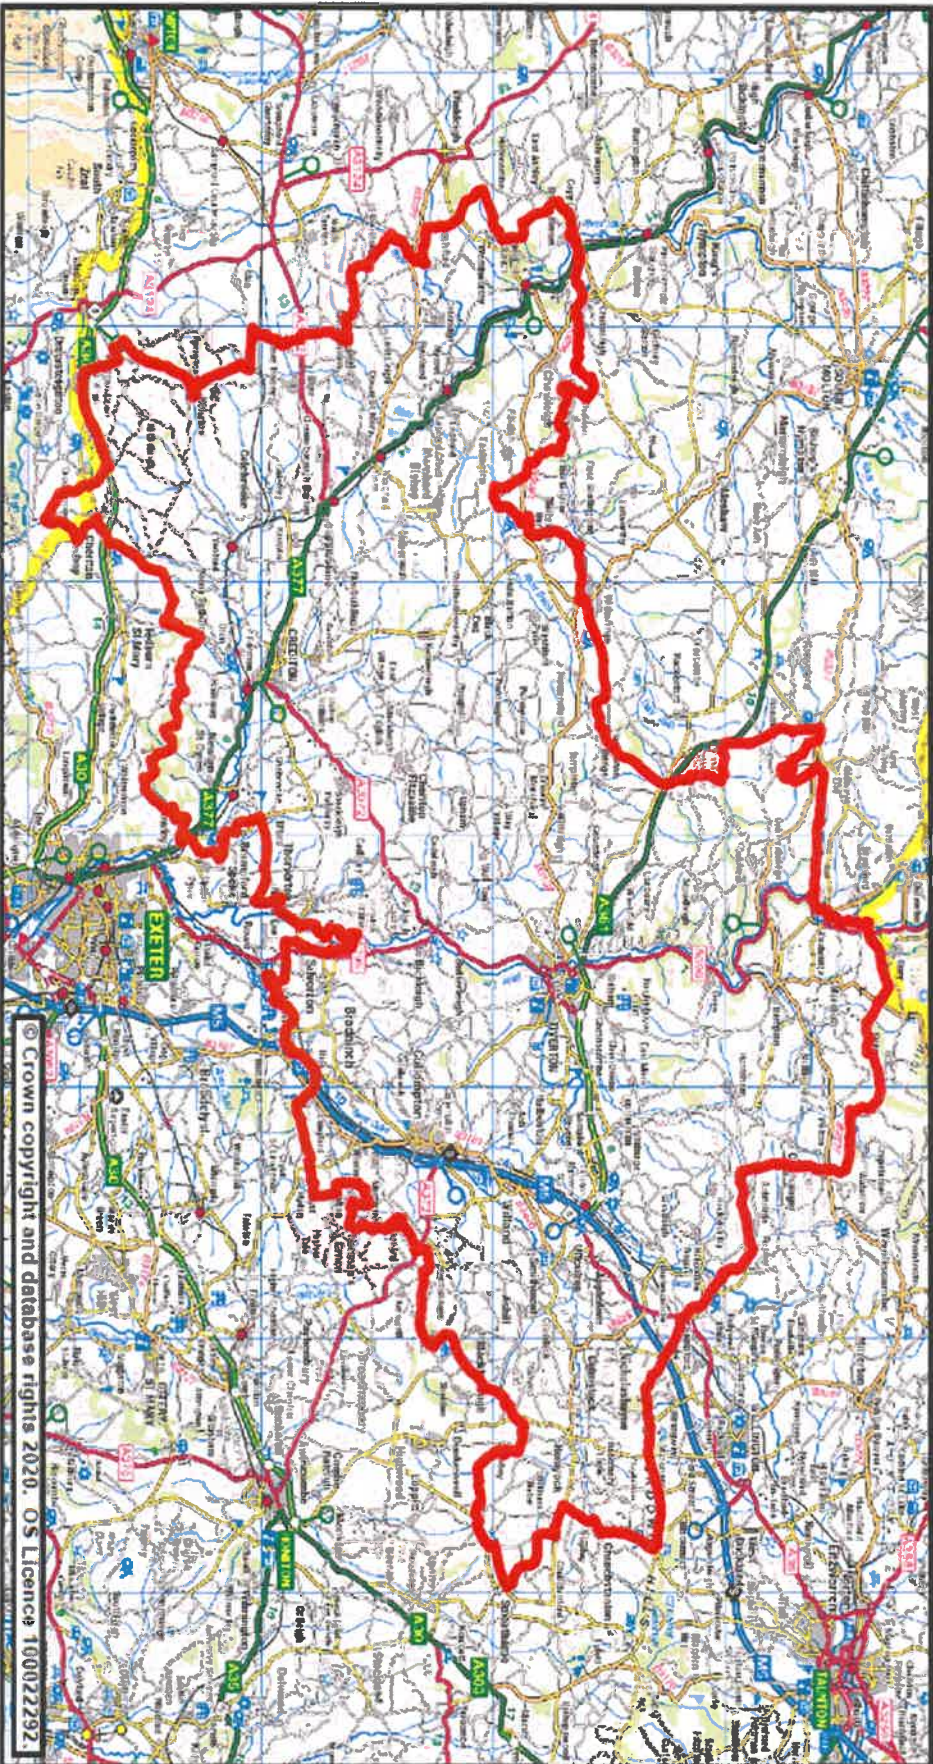

**Street Scene Plan 1**

Scale	1:245,373 @ A4	Date	05 February 2020
Dev. No. Mid Devon District Boundary		Produced by GMS Unit	

Phoenix House  
Phoenix Lane, Tiverton EX16 6PP  
Tel: 01884 255255  
Website: [www.middevon.gov.uk](http://www.middevon.gov.uk)