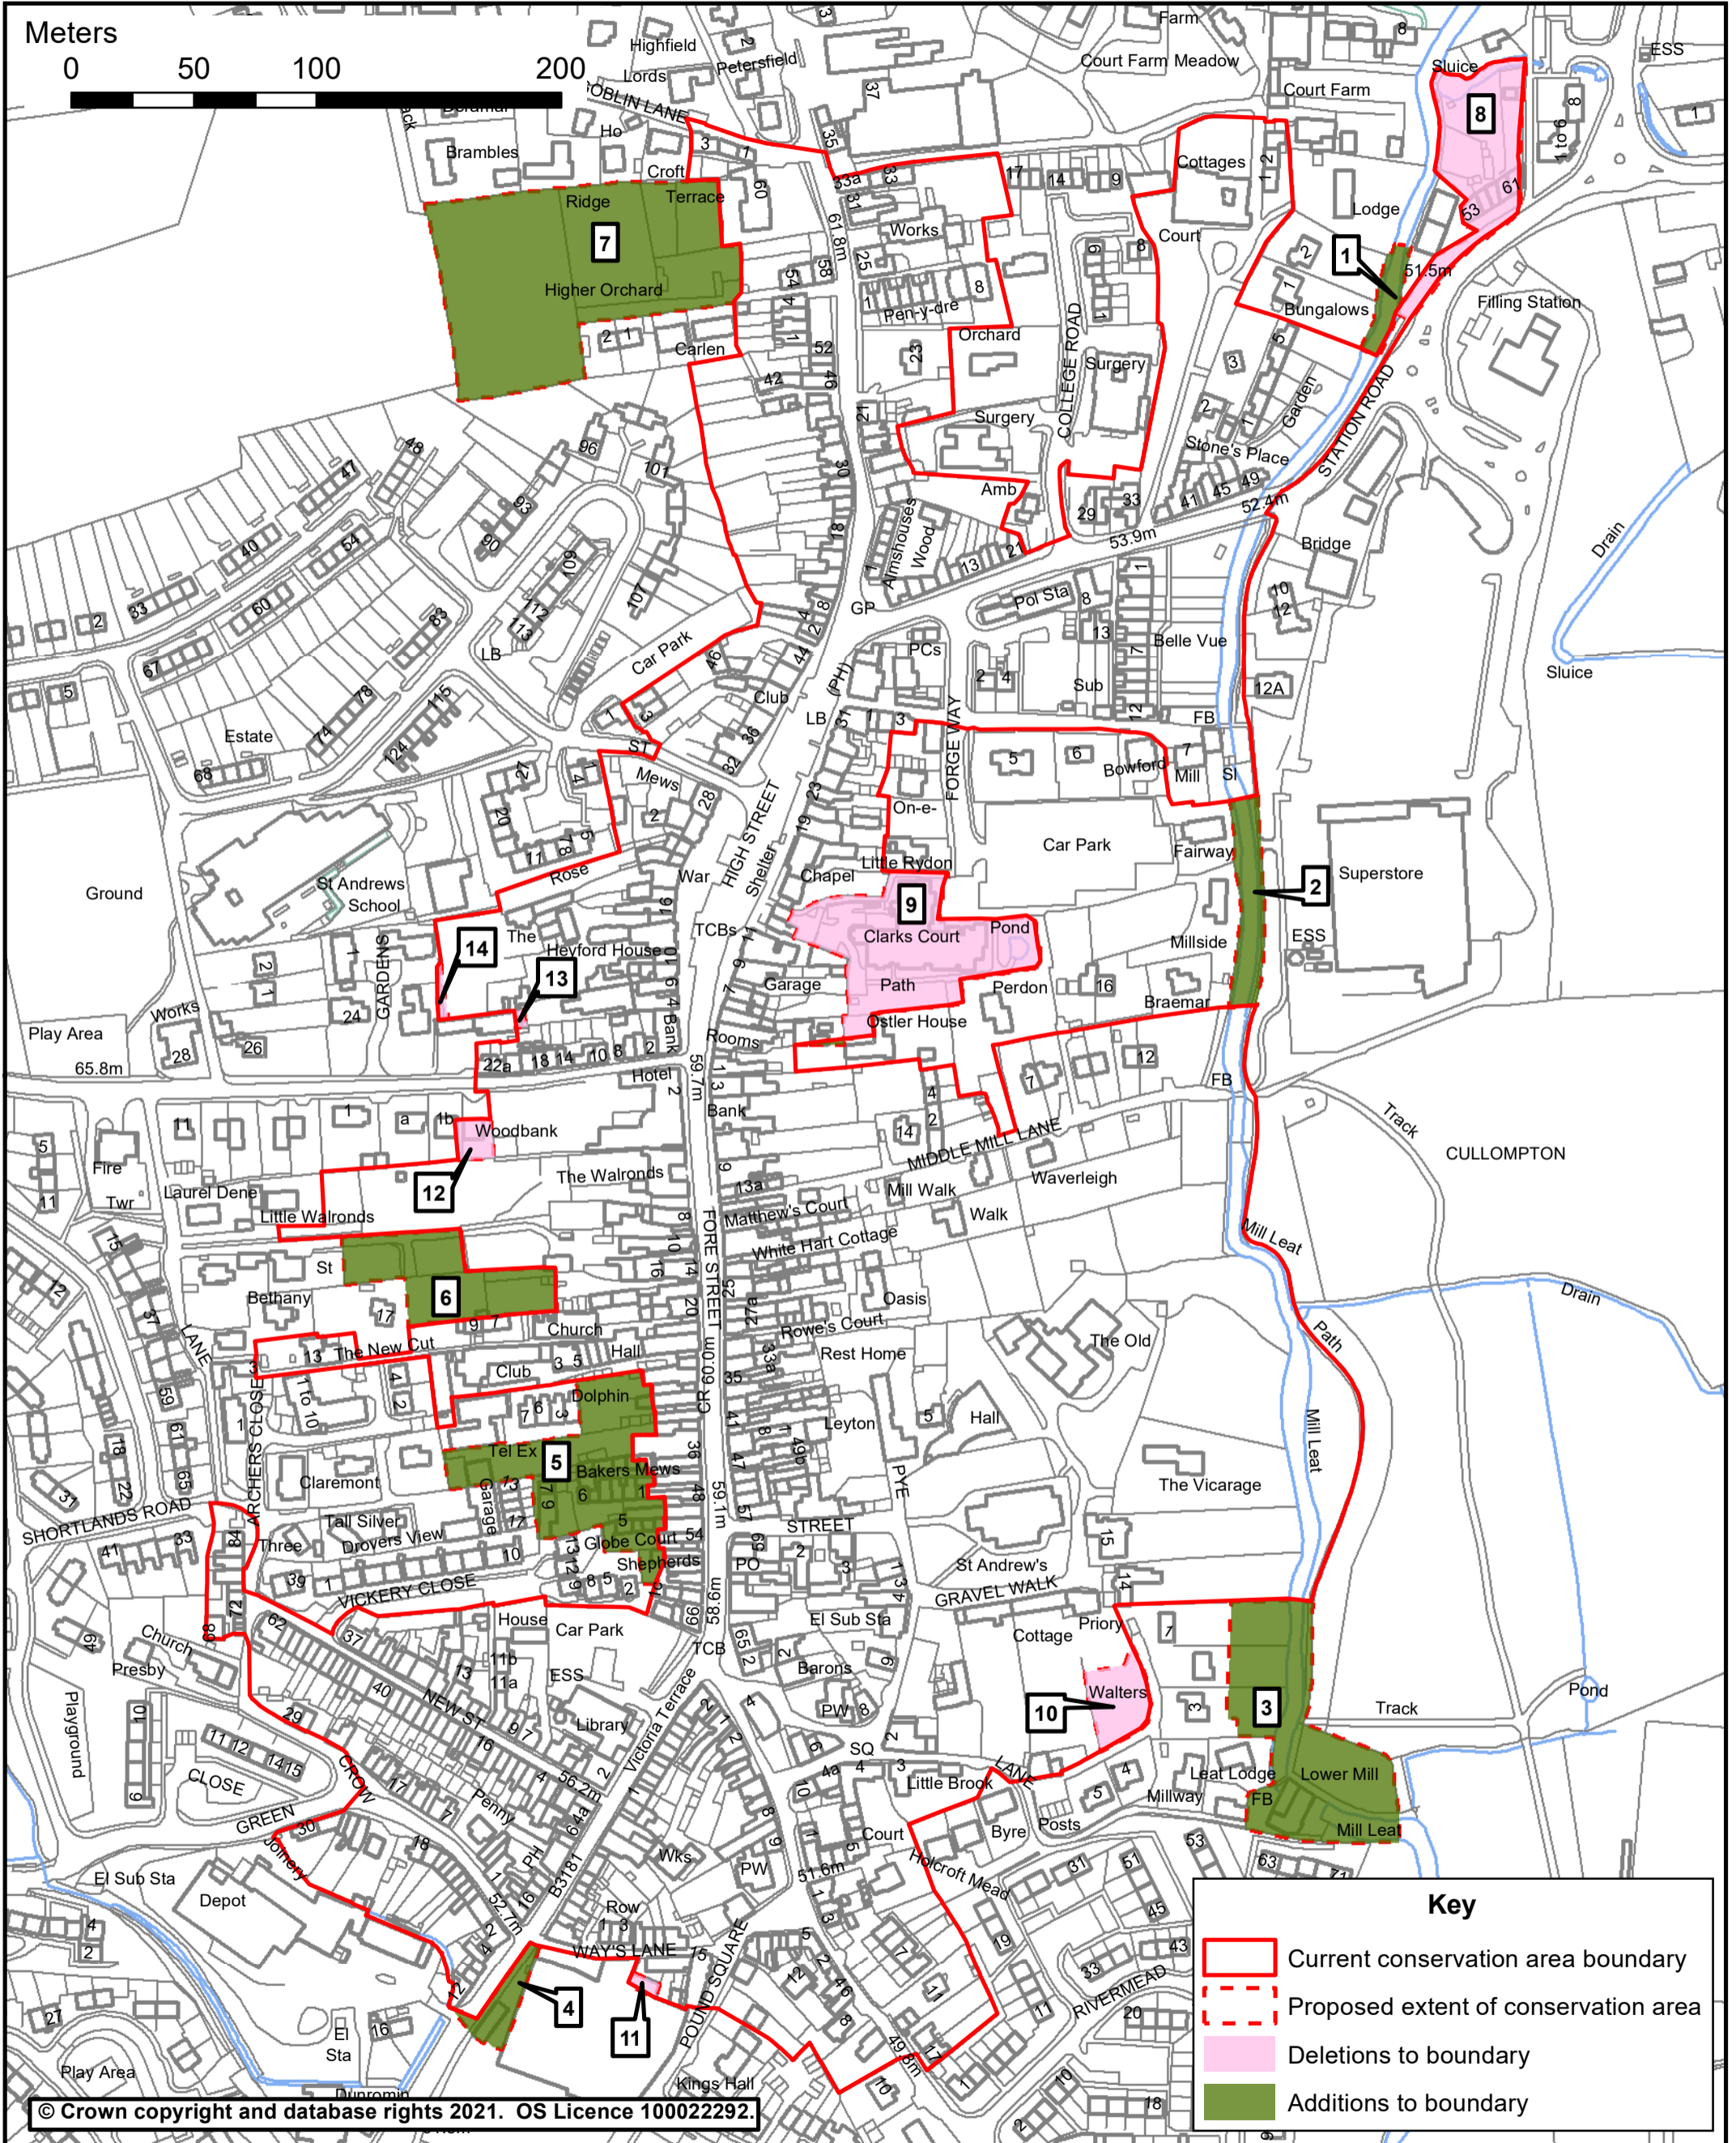

Cullompton CAMP 2021

Phoenix House
Phoenix Lane, Tiverton EX16 6PP

Tel: 01884 255255

Website: www.middevon.gov.uk

© Crown copyright and database rights 2021. OS Licence 100022292.

Scale	1:2,500 @ A3	Date	05 March 2021
Drg. No.	Map 1	Produced by	GMS Unit

Title	Current conservation area boundary and proposed additions and deletions
-------	--