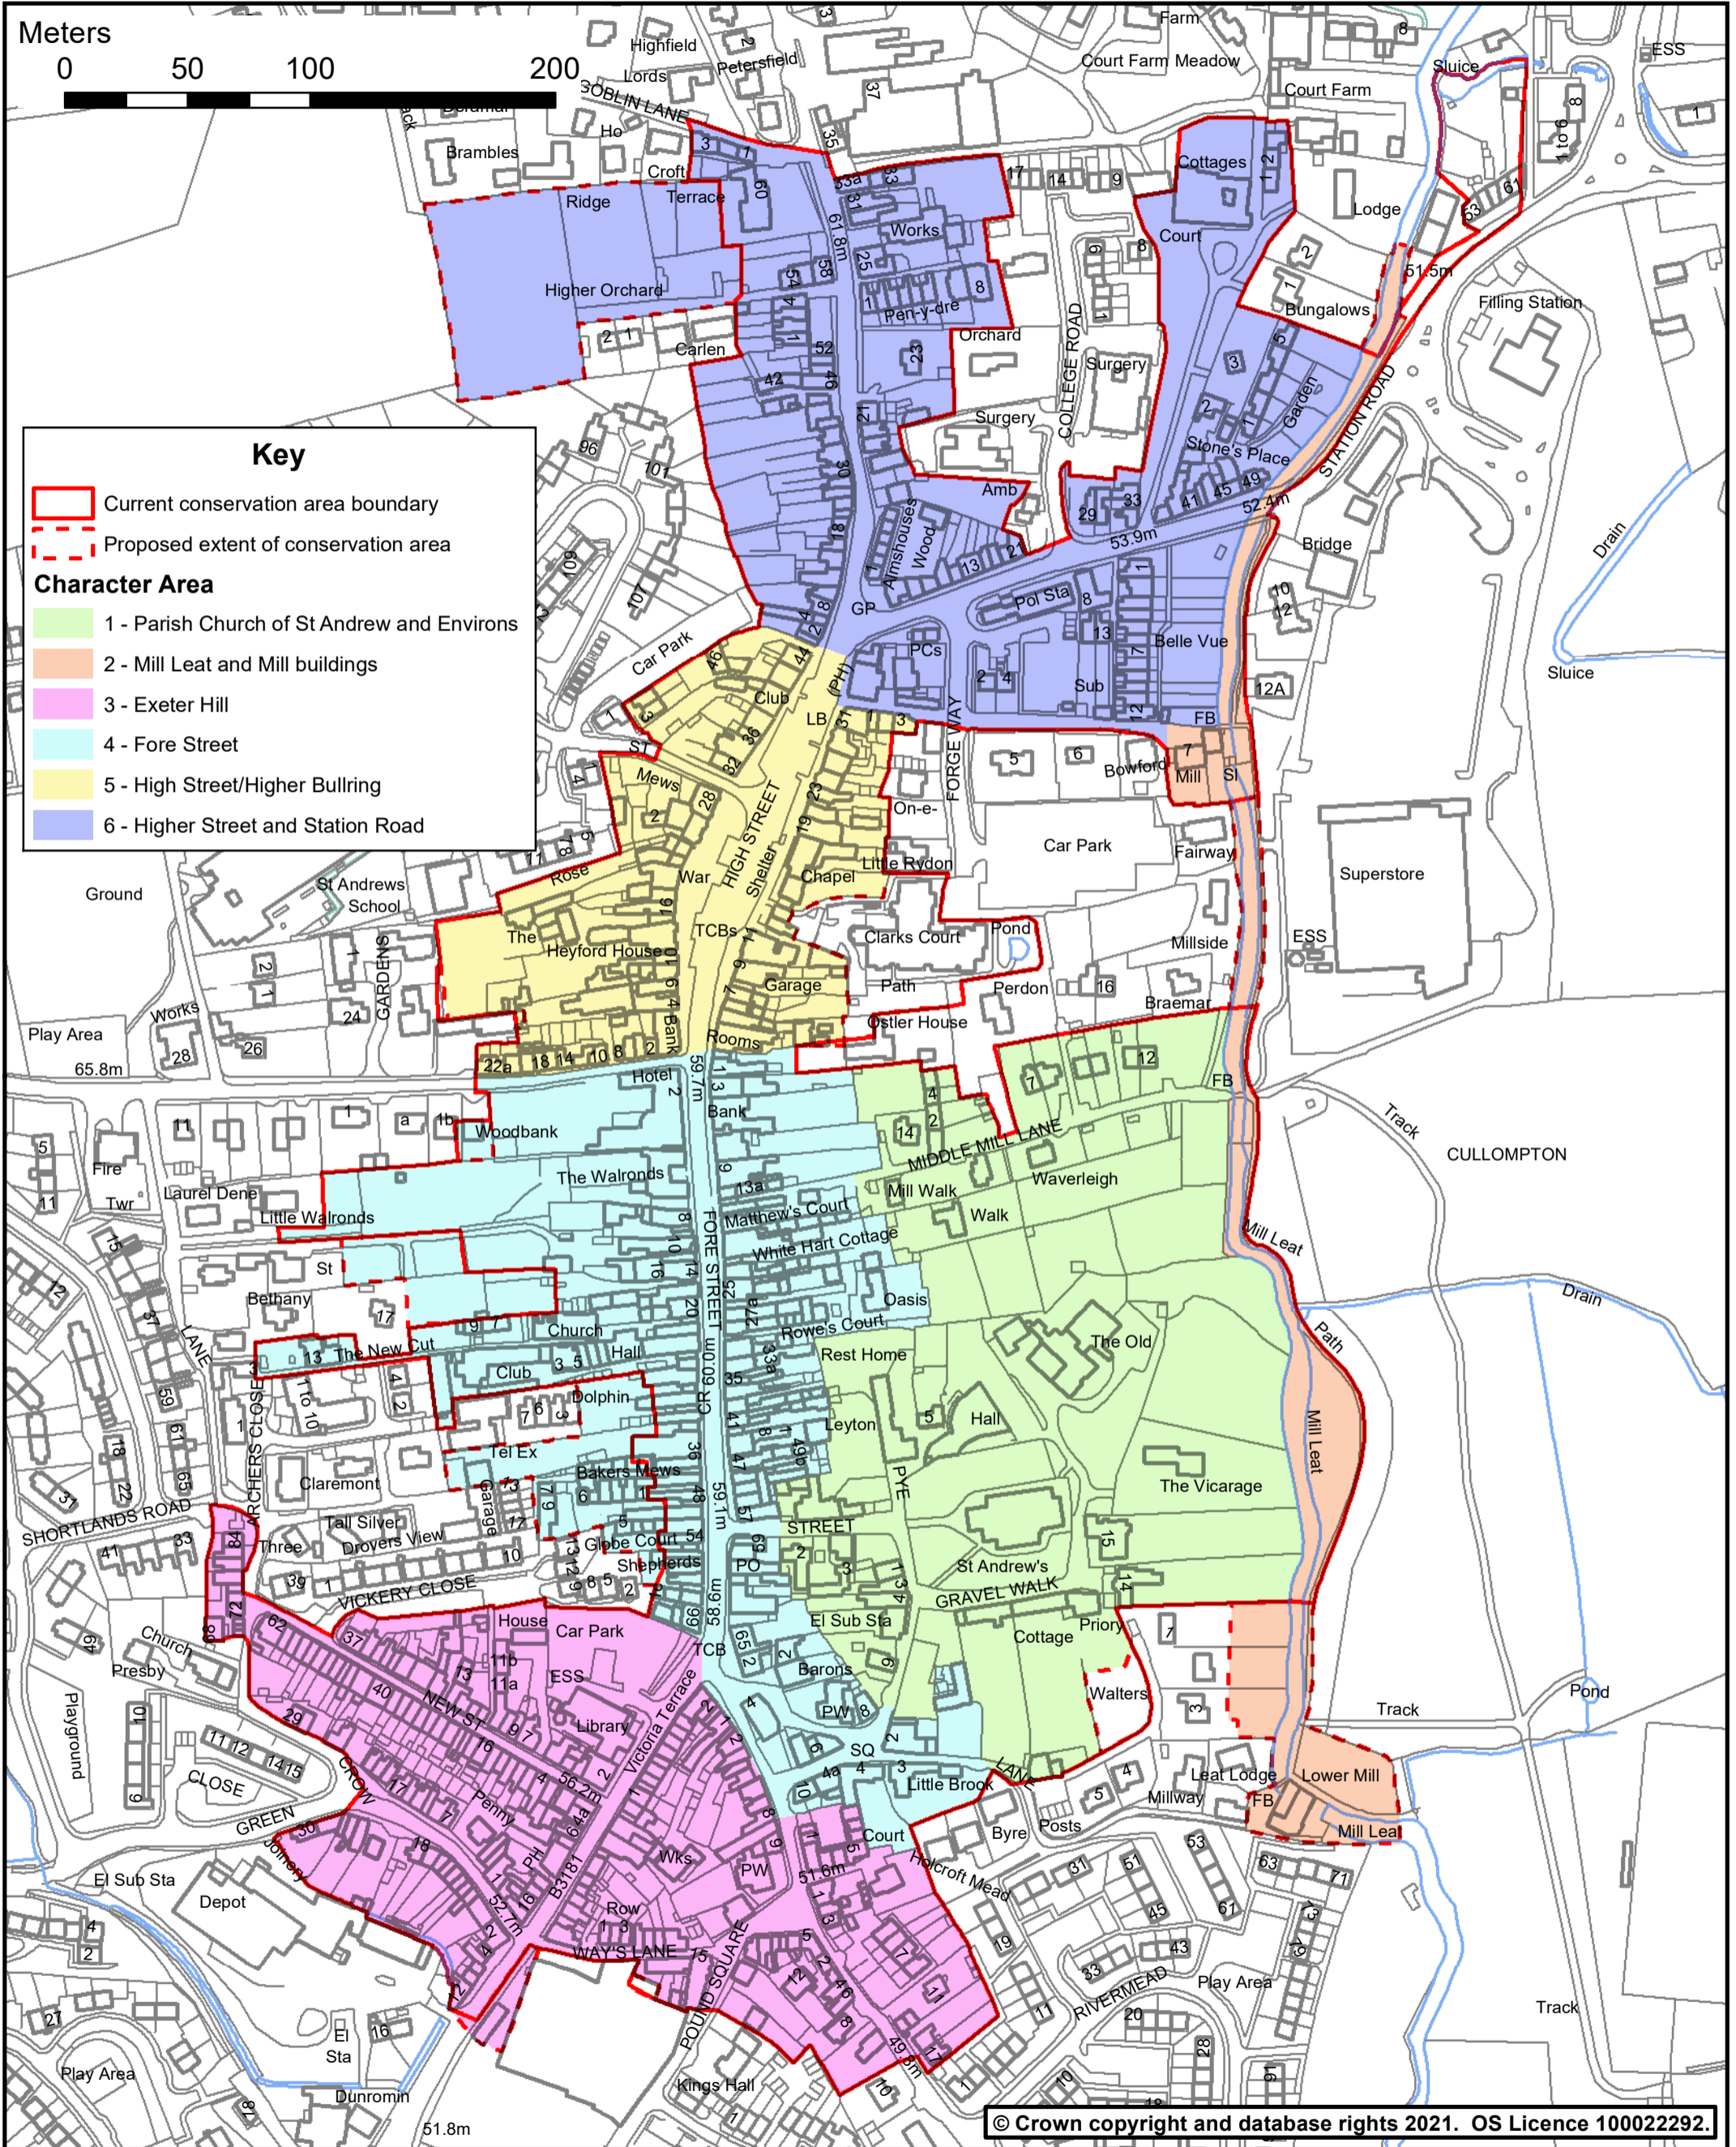

Cullompton CAMP 2021

Phoenix House
Phoenix Lane, Tiverton EX16 6PP

Tel: 01884 255255

Website: www.middevon.gov.uk

© Crown copyright and database rights 2021. OS Licence 100022292.

Scale	1:2,500 @ A3	Date	15 February 2021
Drg. No.	Map 2	Produced by	GMS Unit

Title	Character Area Boundaries