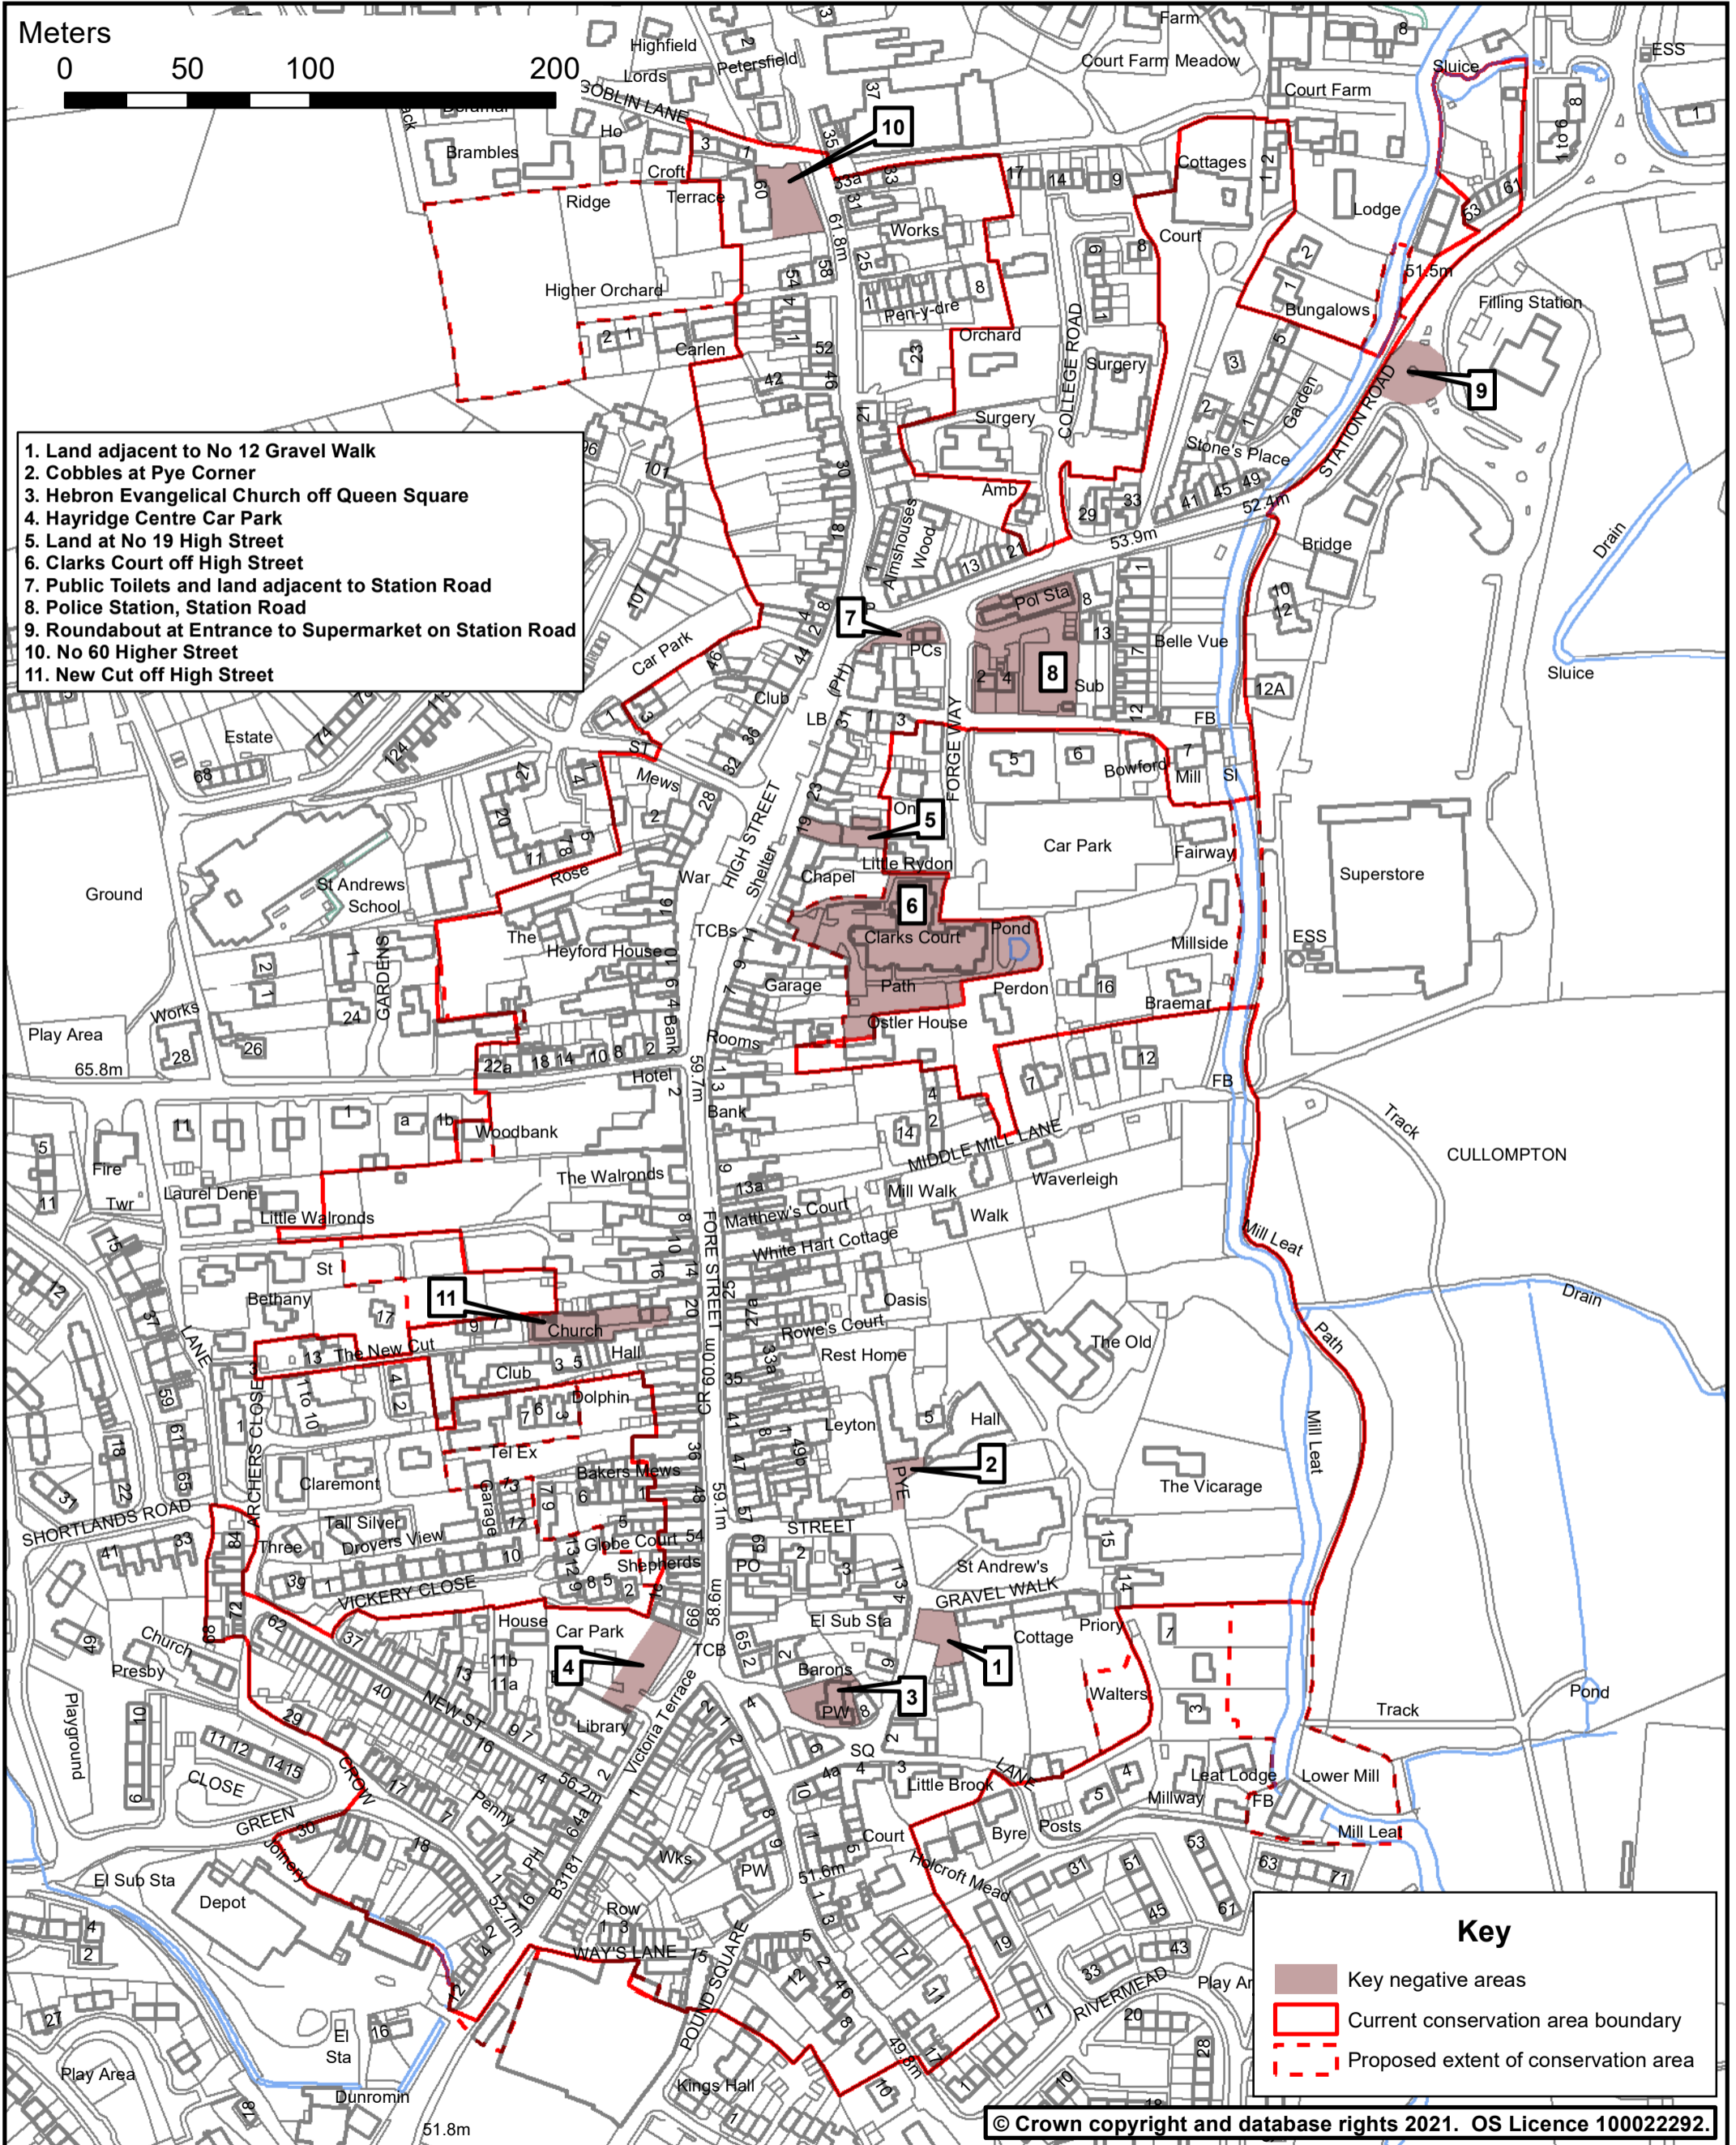

Cullompton CAMP 2021

Phoenix House
Phoenix Lane, Tiverton EX16 6PP

Tel: 01884 255255

Website: www.middevon.gov.uk

Scale	1:2,500 @ A3	Date	15 February 2021
Drg. No.	Map 5	Produced by	GMS Unit

Title	Key negative areas
-------	---------------------------