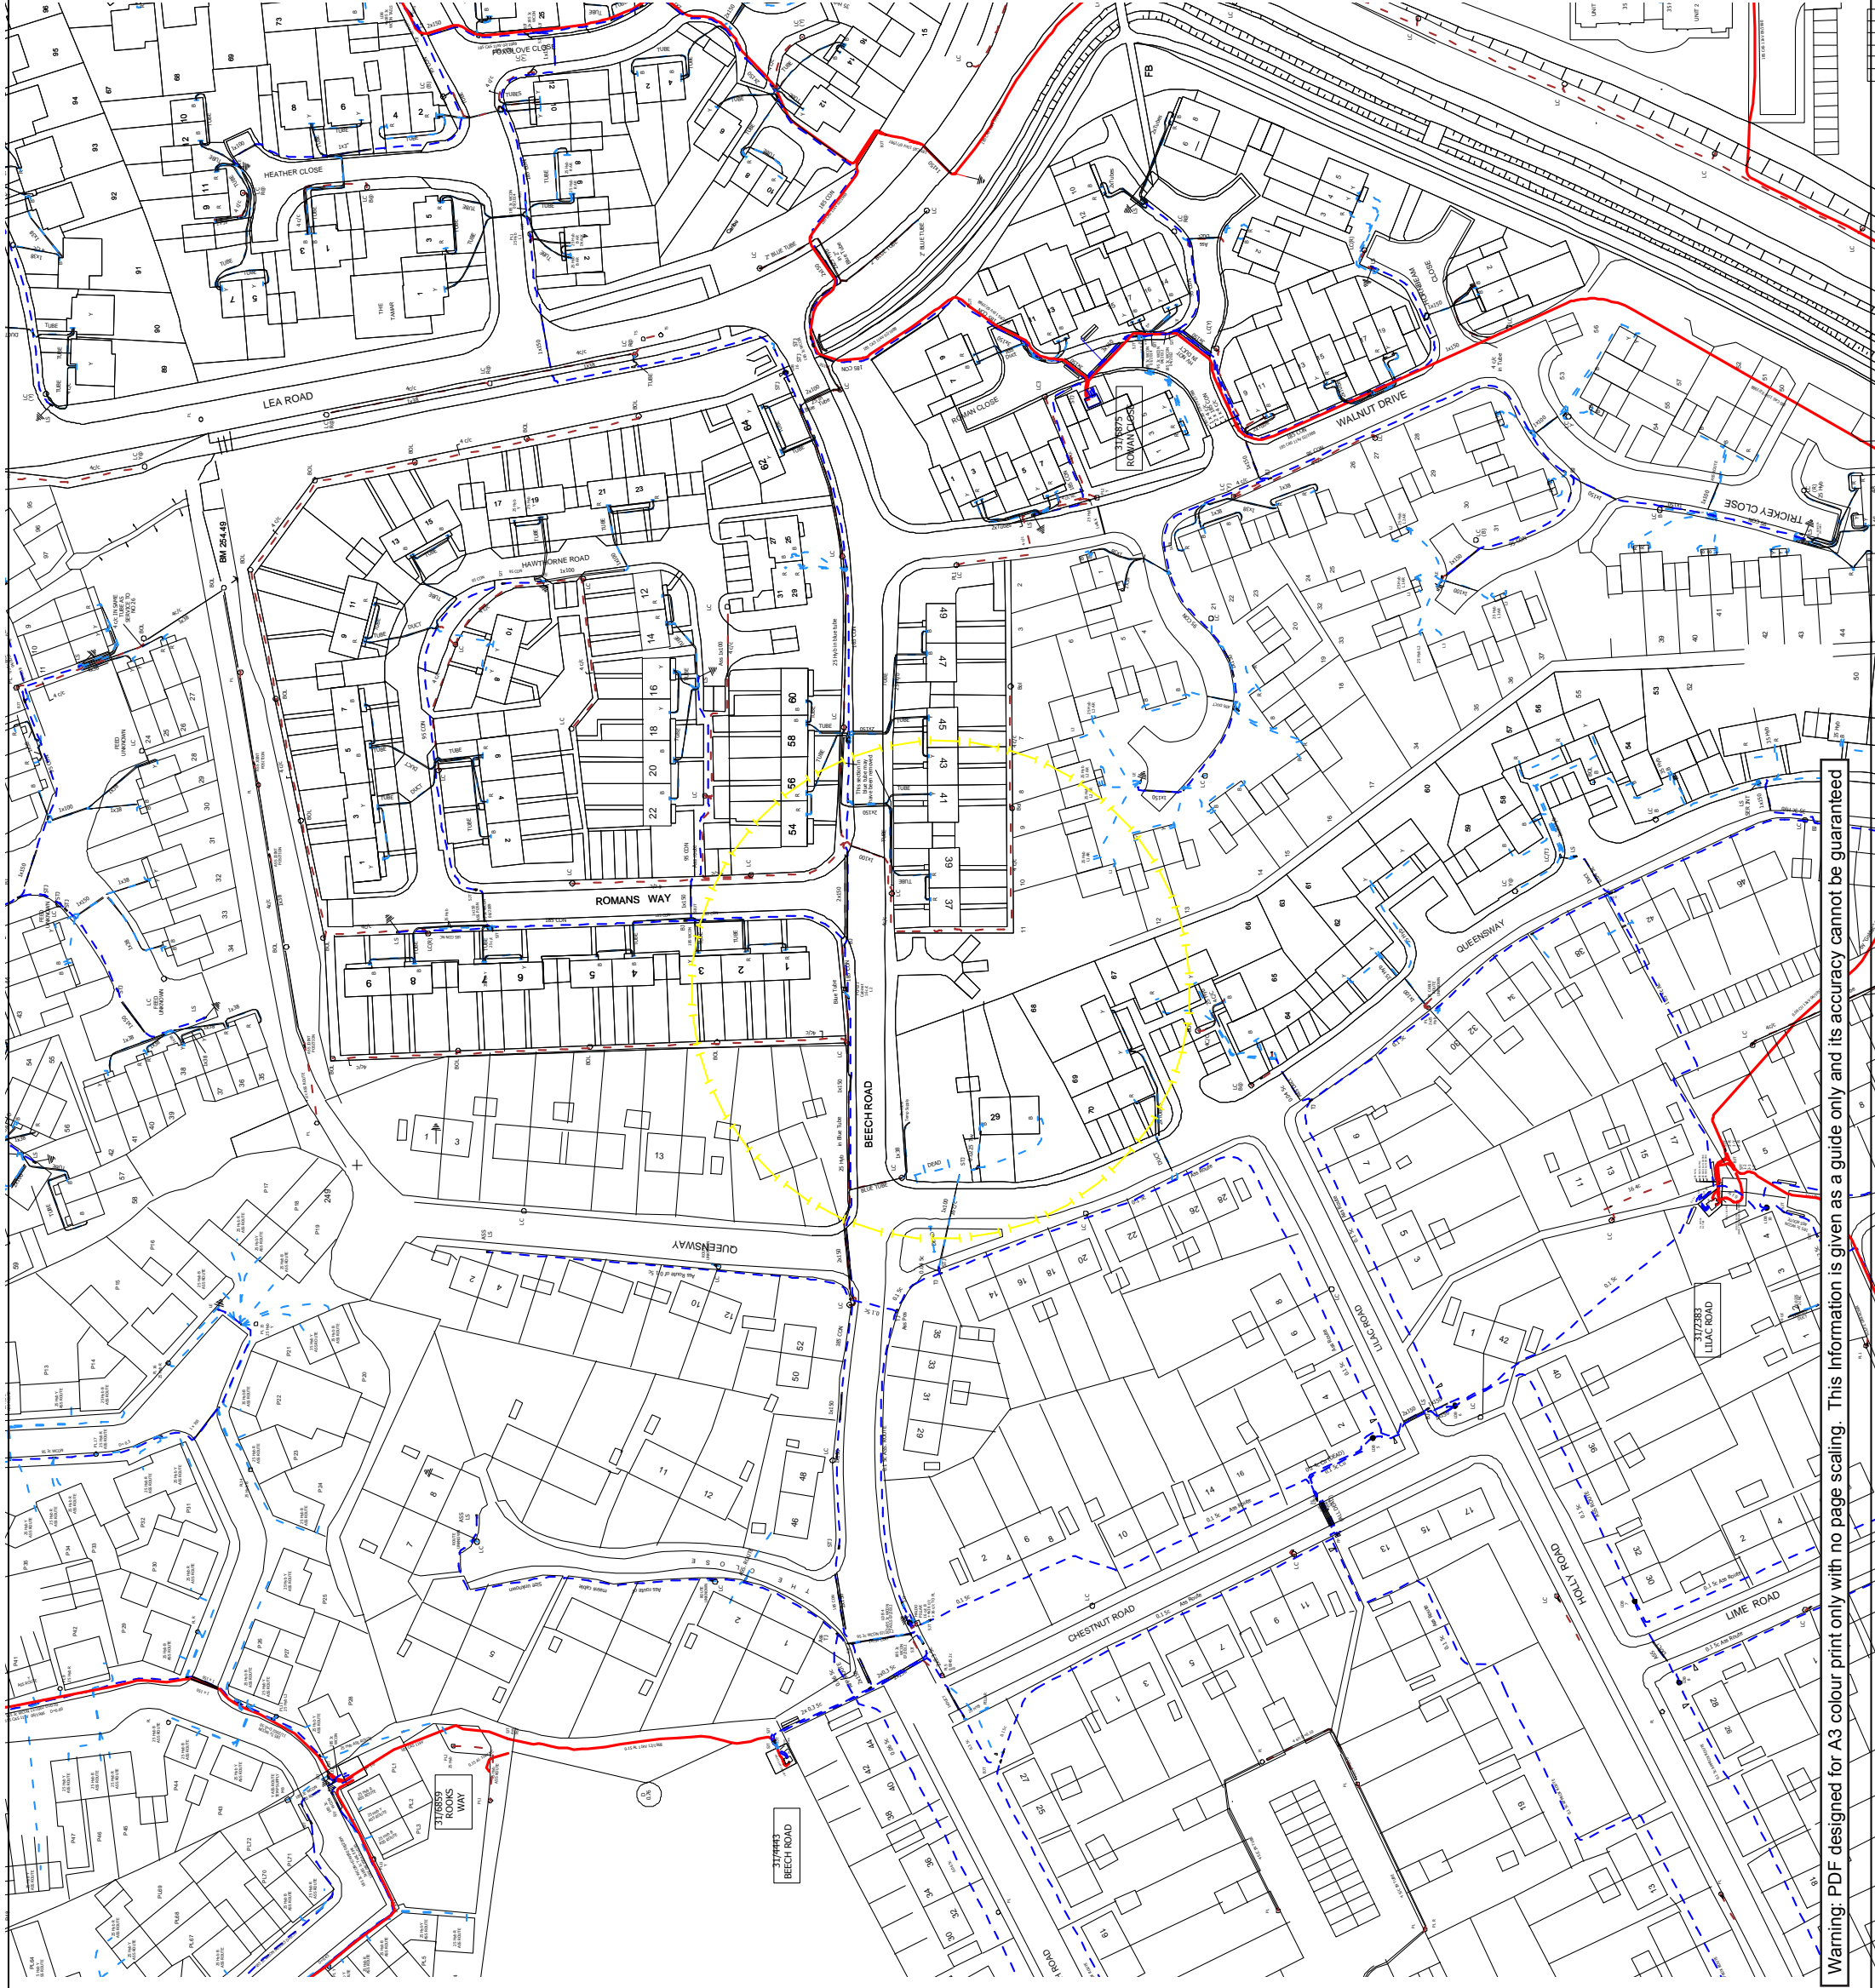

- 1:1250 Area or Circle dig site
- 1:500 Line dig site

IMPORTANT NOTICES

- These plans are provided as a general guide only. Services or recent additions to the network may not be shown.
- Cables, overhead lines & substations owned by other electricity network owners or private companies may be present but will not be shown.
- You should always verify exact locations of cables using a cable locator and by careful use of hand tools in accordance with HSE guidance note HSG47.
- When working within 10m of any overhead electric line you should follow the requirements of HSE Guidance Note GS6.
- For further advice on working near our electricity cables or lines, call our Contact Centre on 0800 096 3080.

Crown Copyright © All Rights Reserved. Ordnance Survey Licence numbers: EL27318X, 100024877 and 100021807.
 WPD Copyright: This copy has been made by or with the authority of Western Power Distribution (WPD) pursuant to Section 47 of the Copyright Designs and Patents Act 1988 unless that Act provides a relevant exception to copyright the copy must not be copied without the prior permission of the copyright owner