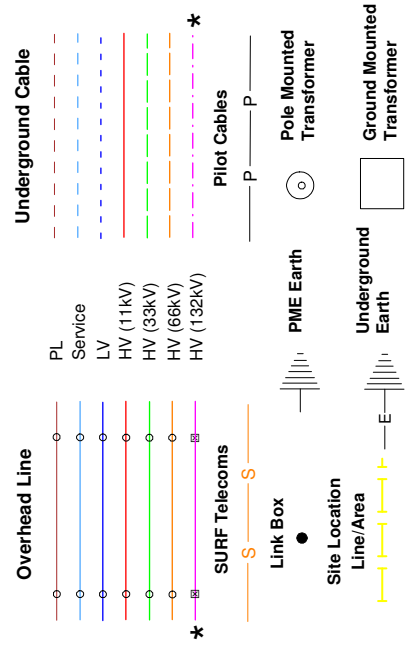

Contact Us
Mapping Enquiries: 0121 623 9780
All areas

General Enquiries: 0845 724 0240
Midlands
South Wales 0845 601 3341
South West 0845 601 2989

Date Requested: 20/03/2015
Job Reference: 3458781
Site Location: 296640 113494
Requested by: MR Nick Thomas
Your Scheme/Reference: 7064-Beech Road

- 1:1250 Area or Circle dig site
- 1:500 Line dig site

IMPORTANT NOTICES

- These plans are provided as a general guide only. Services or recent additions to the network may not be shown.
- Cables, overhead lines & substations owned by other electricity network owners or private companies may be present but will not be shown.
- You should always verify exact locations of cables using a cable locator and by careful use of hand tools in accordance with HSE guidance note HSG47.
- When working within 10m of any overhead electric line you should follow the requirements of HSE Guidance Note GS6.
- For further advice on working near our electricity cables or lines, call our Contact Centre on 0800 096 3080.

Report damage immediately – KEEP EVERYONE AWAY FROM THE AREA
0800 6783 105

*Advice should be sought from the Western Power Distribution Contact Centre for any work that is to take place in proximity to 132kV underground cables and 132kV overhead lines – 0800 096 3080

Crown Copyright © All Rights Reserved. Ordnance Survey Licence numbers: EL27318X, 100024877 and 100021807.
WPD Copyright: This copy has been made by or with the authority of Western Power Distribution (WPD) pursuant to Section 47 of the Copyright Designs and Patents Act 1988 unless that Act provides a relevant exception to copyright the copy must not be copied without the prior permission of the copyright owner