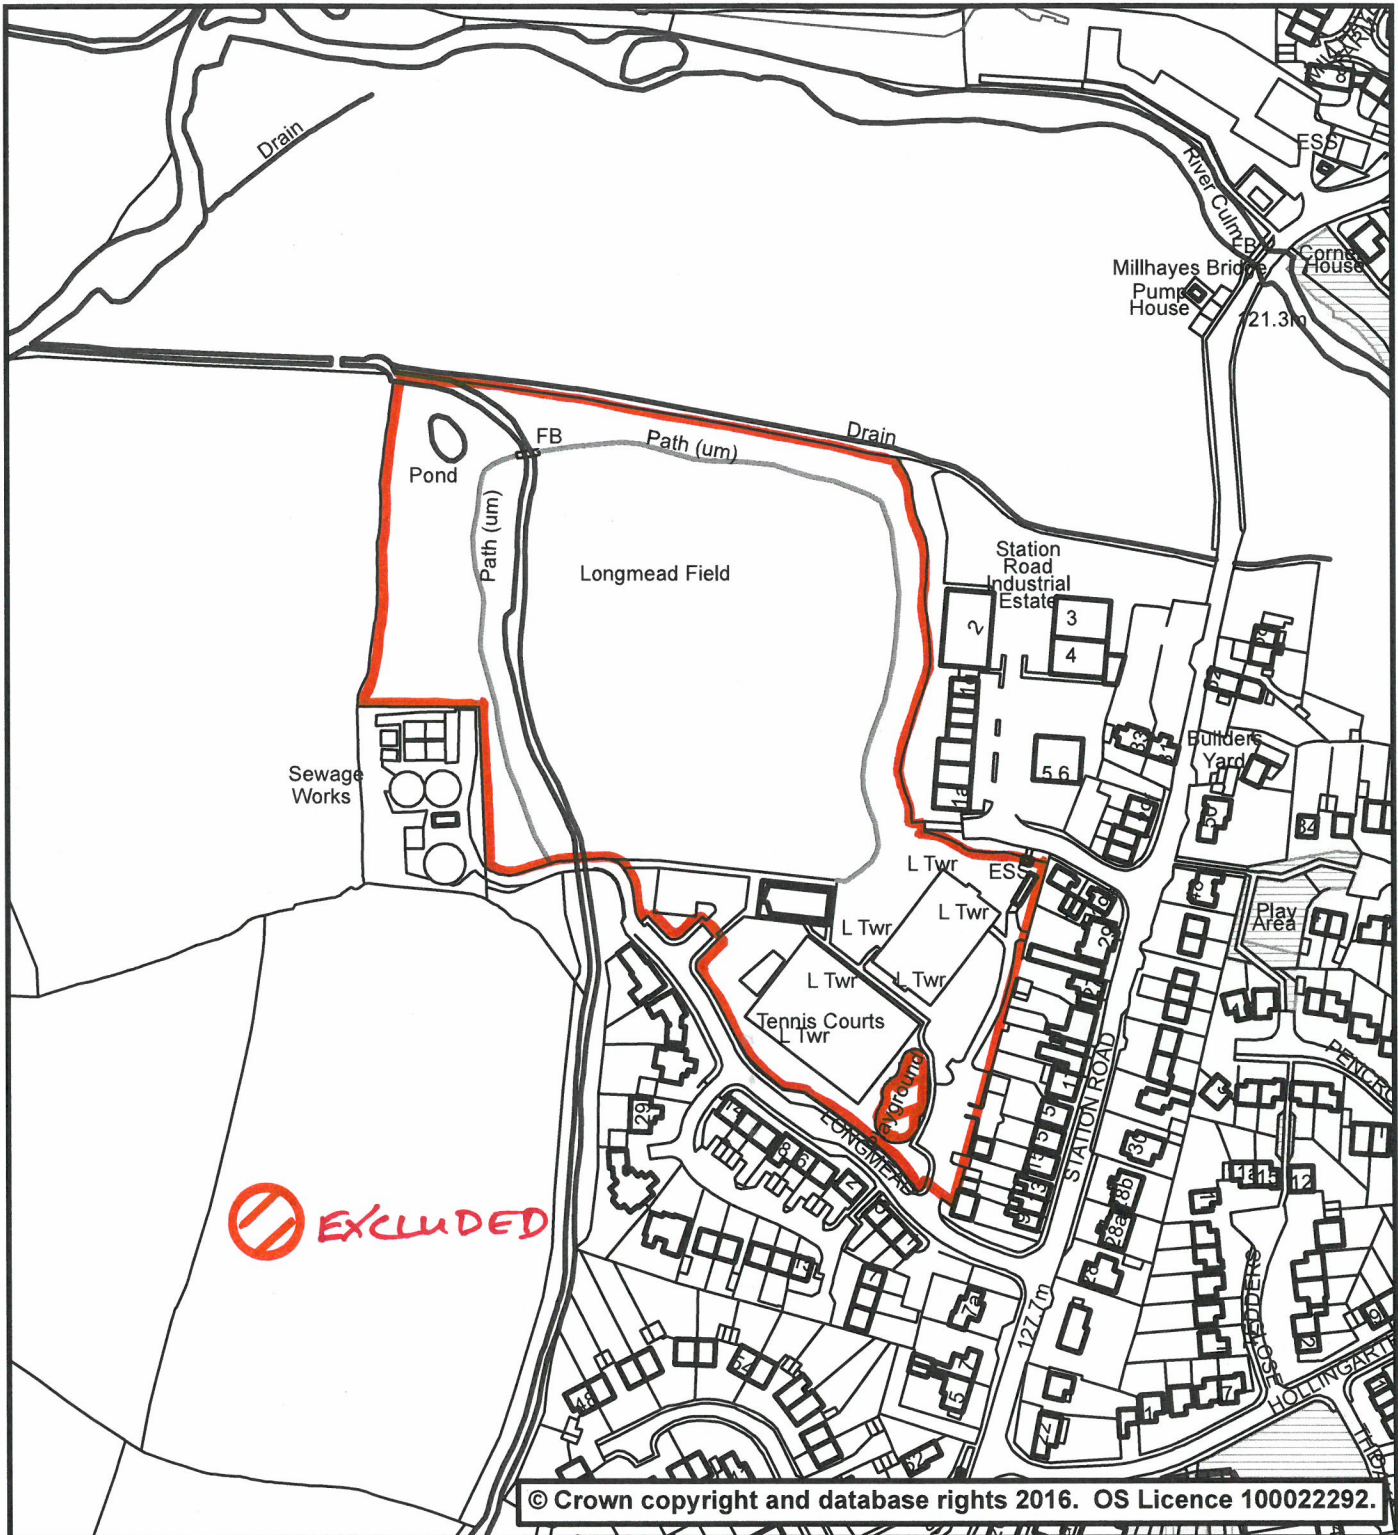

Phoenix House
Phoenix Lane, Tiverton EX16 6PP

Tel: 01884 255255 Website: www.middevon.gov.uk

© Crown copyright and database rights 2016. OS Licence 100022292.

Recreation Ground - Longmead Hemyock

Scale: 1:2,500

Date: 11/02/2021

Drg. No: Not Set

User Name: sdenham