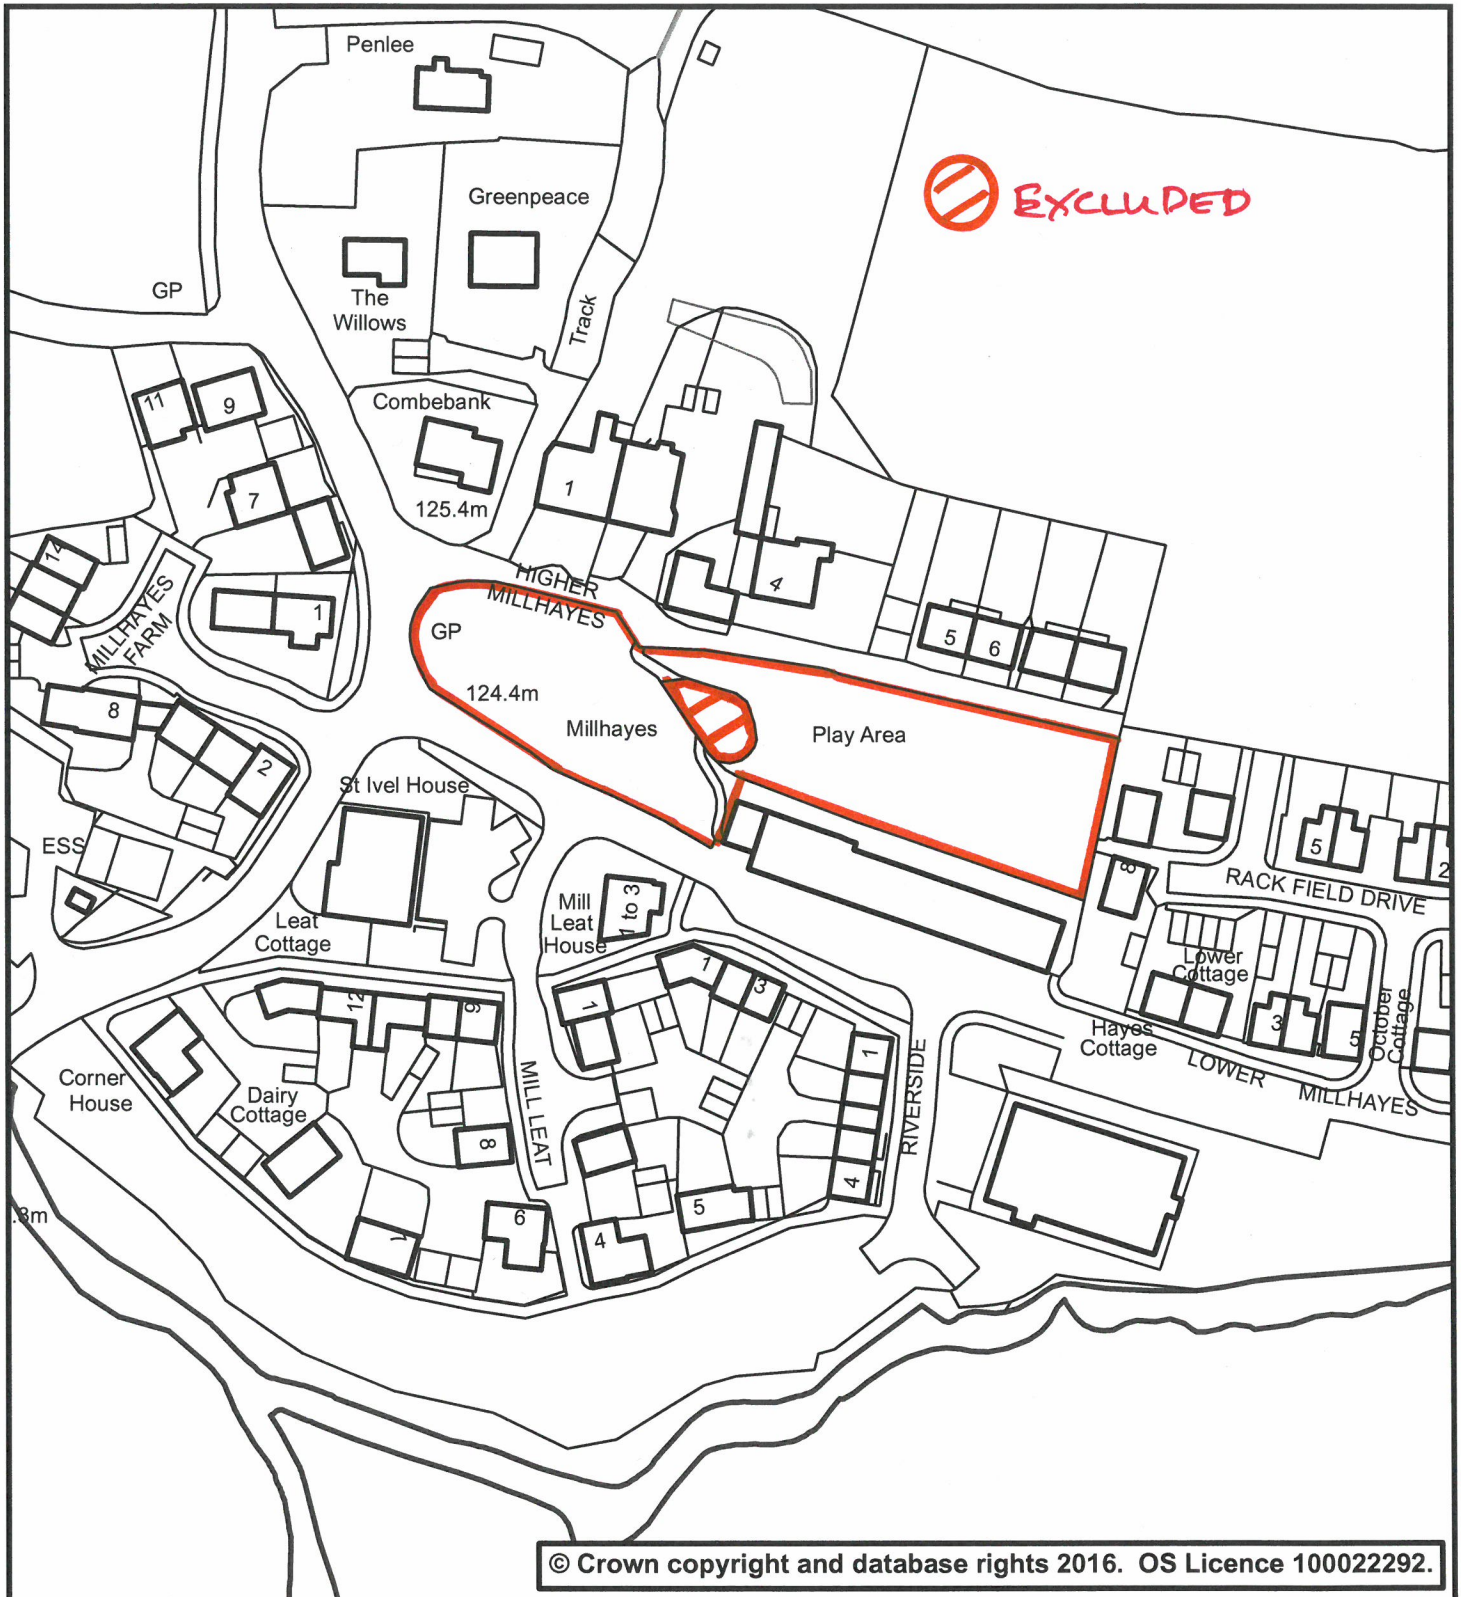

Appendix B

Phoenix House
Phoenix Lane, Tiverton EX16 6PP

Tel: 01884 255255 Website: www.middevon.gov.uk

Open Space - Millhayes Hemyock

Scale: 1:1,250

Date: 26/02/2021

Drg. No: Not Set

User Name: sdenham