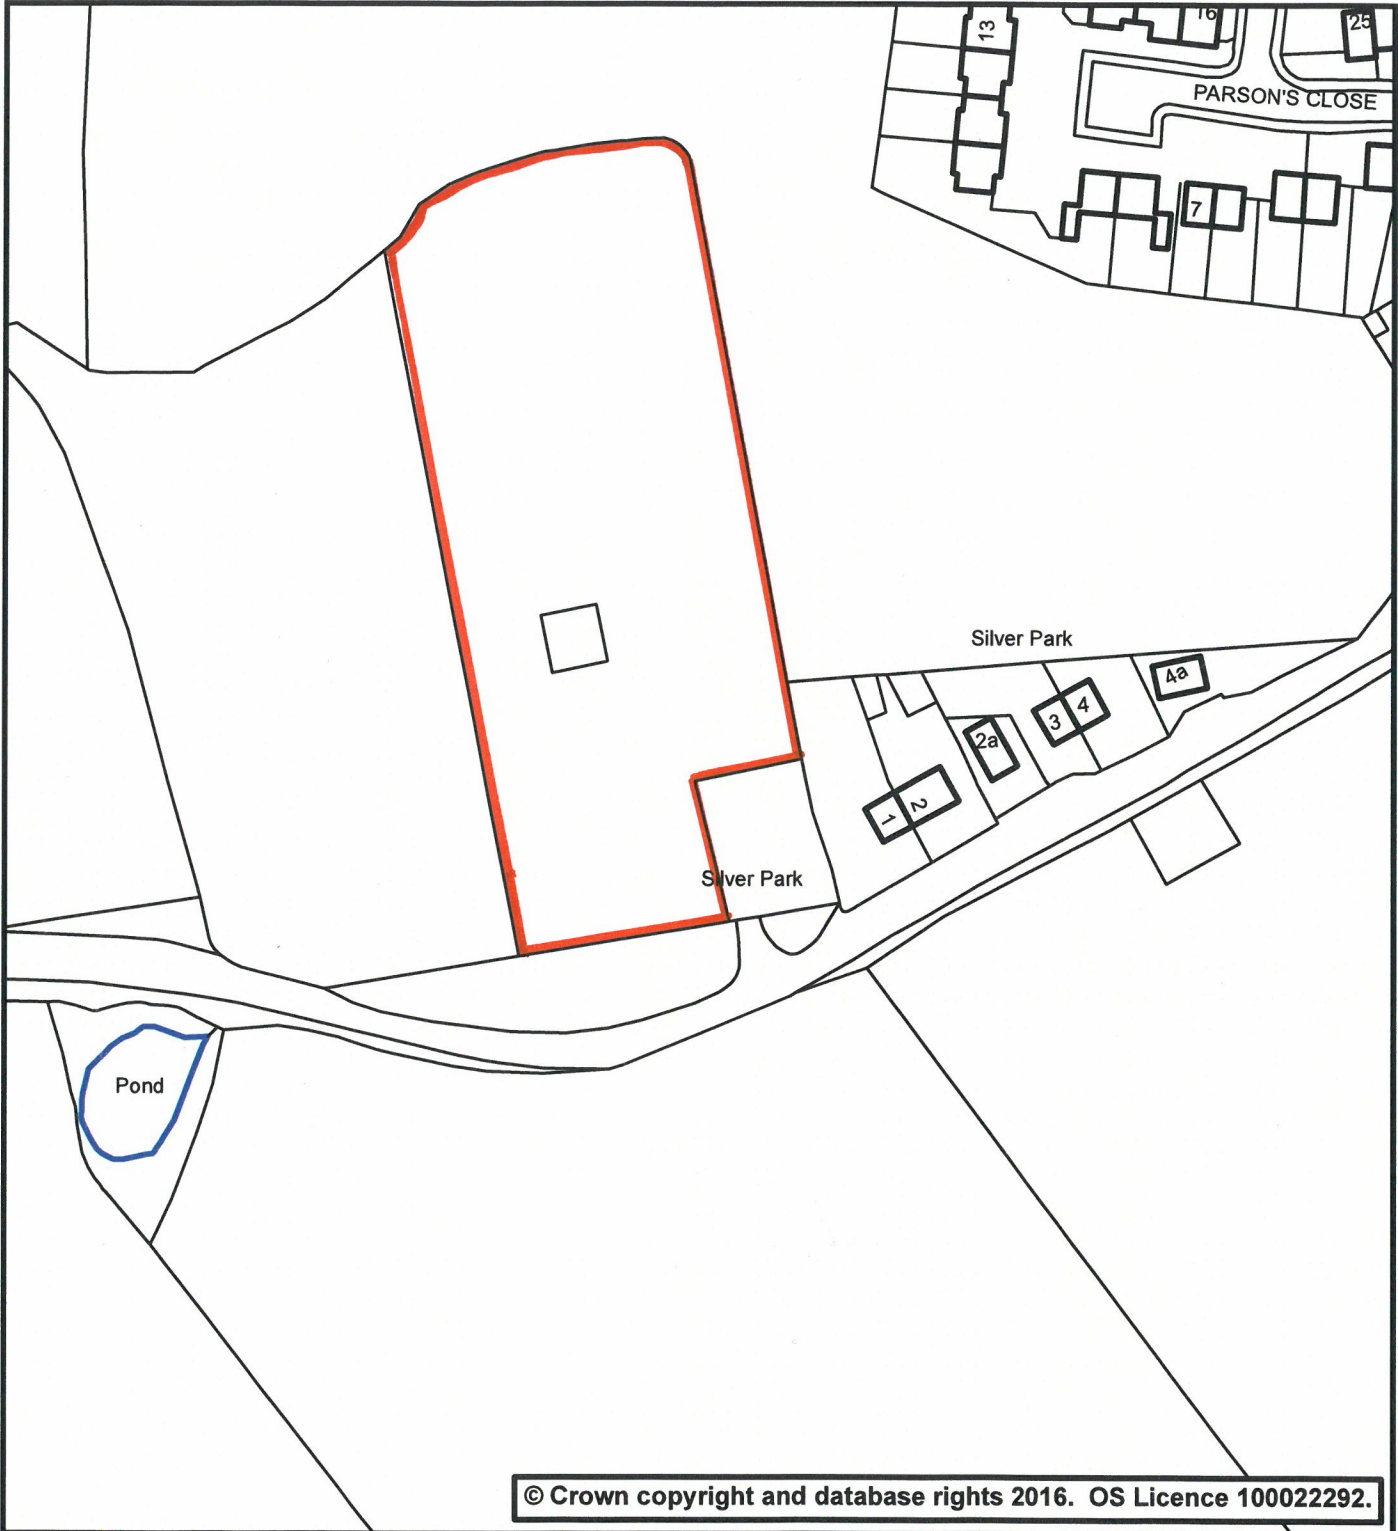

Appendix D

Phoenix House
Phoenix Lane, Tiverton EX16 6PP

Tel: 01884 255255 Website: www.middevon.gov.uk

Play Area - Kentisbeare	
Scale: 1:1,250	Date: 18/01/2021
Drg. No: Not Set	User Name: sdenham