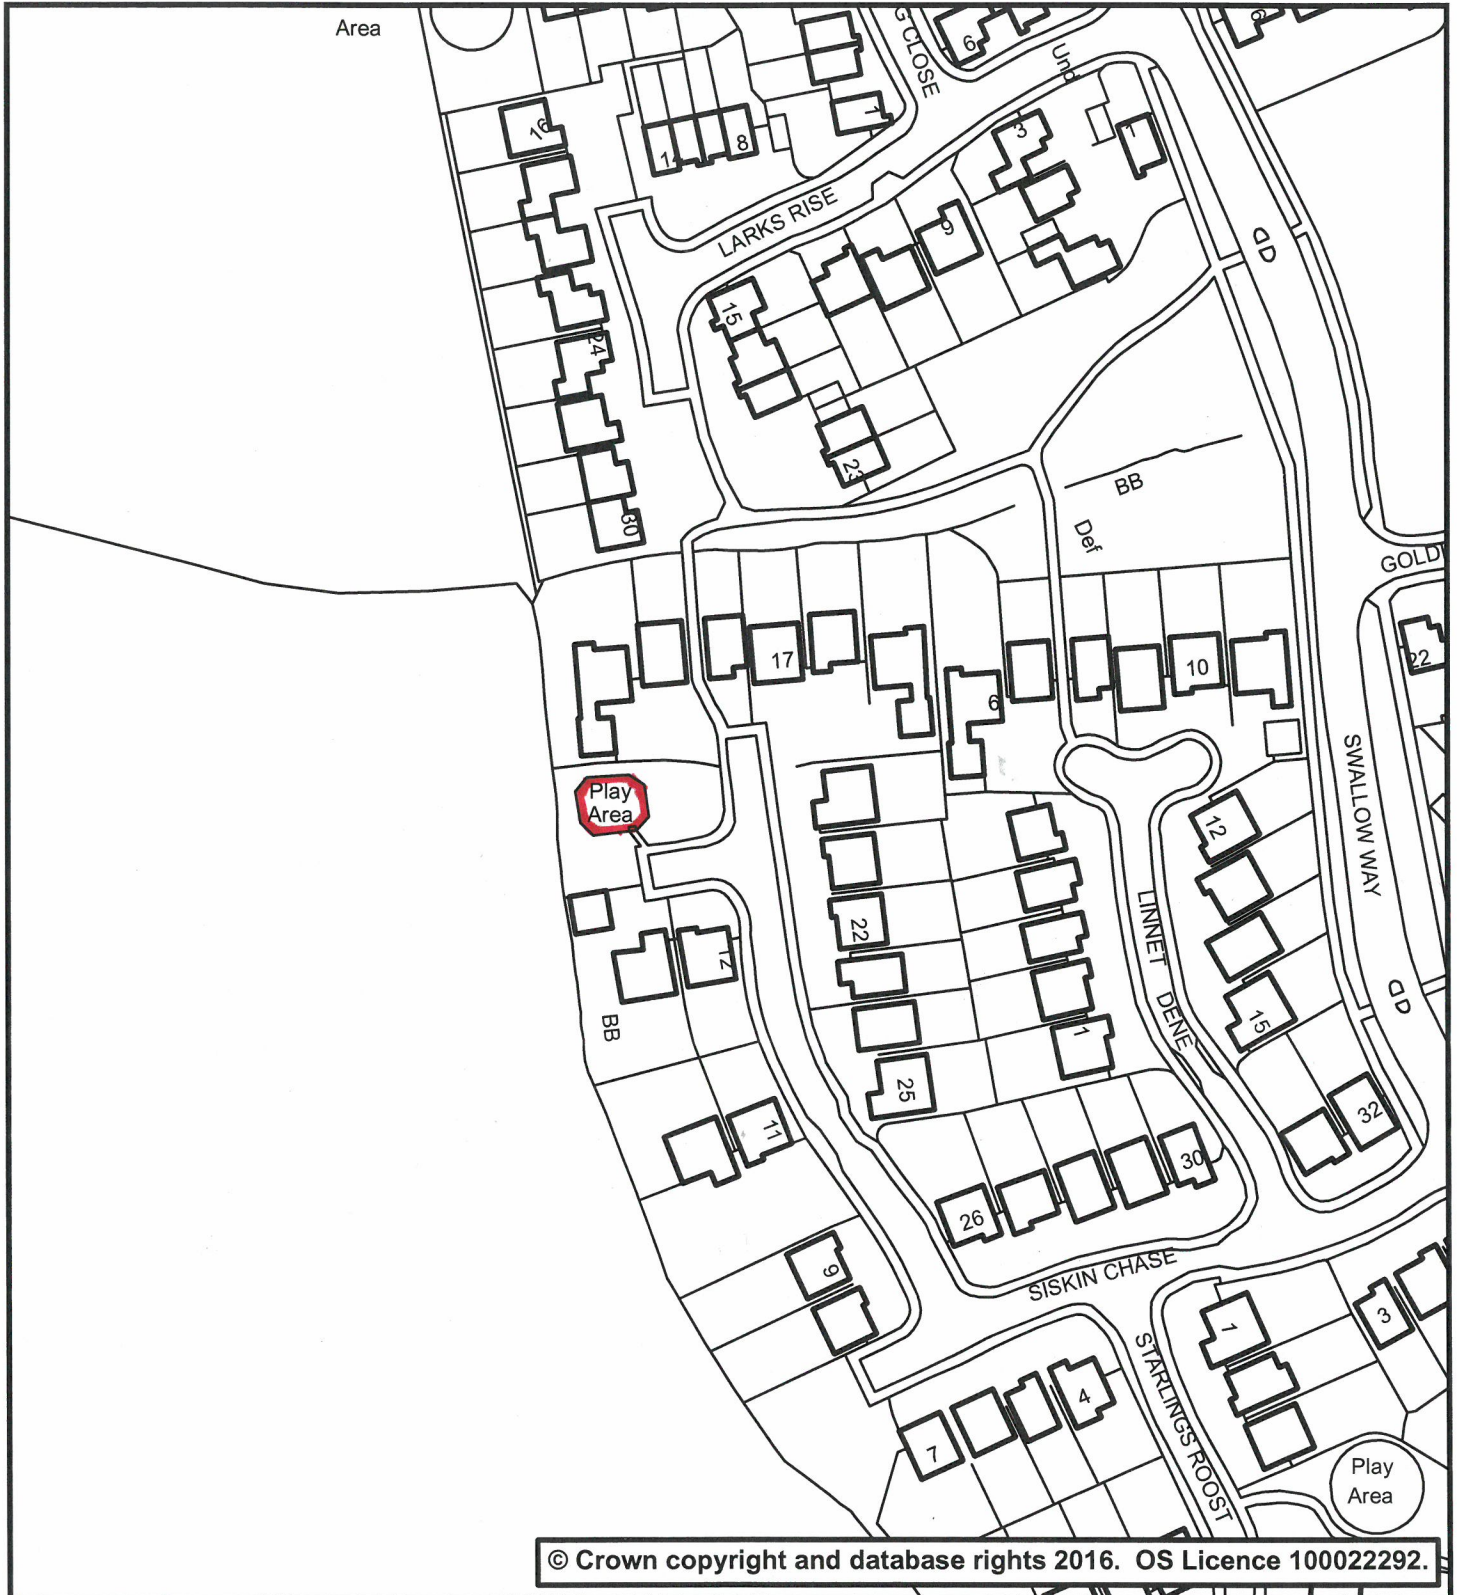

Appendix E

Plan 82

Phoenix House
Phoenix Lane, Tiverton EX16 6PP

Tel: 01884 255255 Website: www.middevon.gov.uk

Play Area - Siskin Chase Cullompton

Scale: 1:1,250

Date: 04/11/2021

Drg. No: Not Set