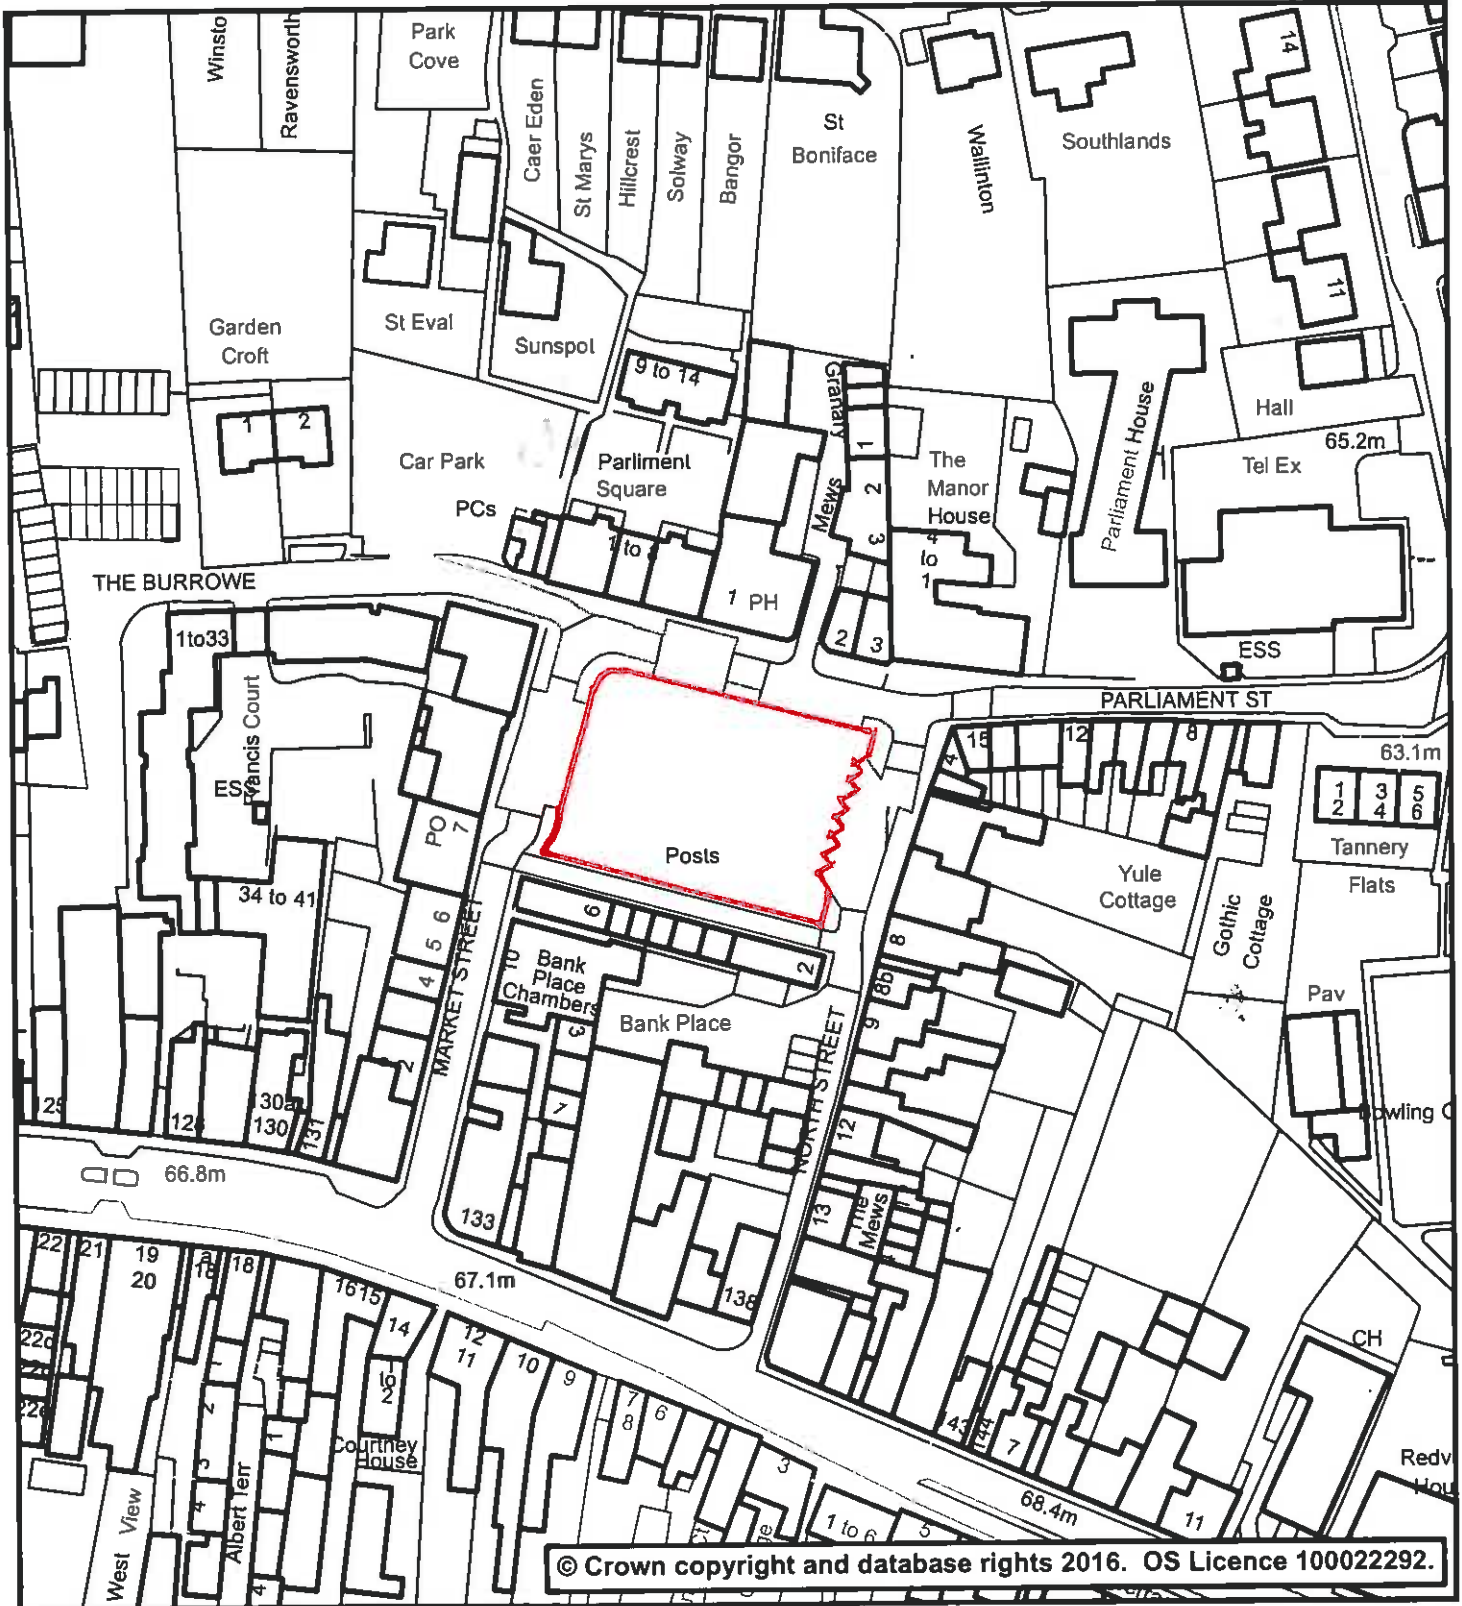

Property Services

Phoenix House
Phoenix Lane, Tiverton EX16 6PP

Tel: 01884 255255 Website: www.middevon.gov.uk

Town Square - Crediton	
Scale: 1:1,250	Date: 11/05/2016
Drg. No: Not Set	User Name: sdenham