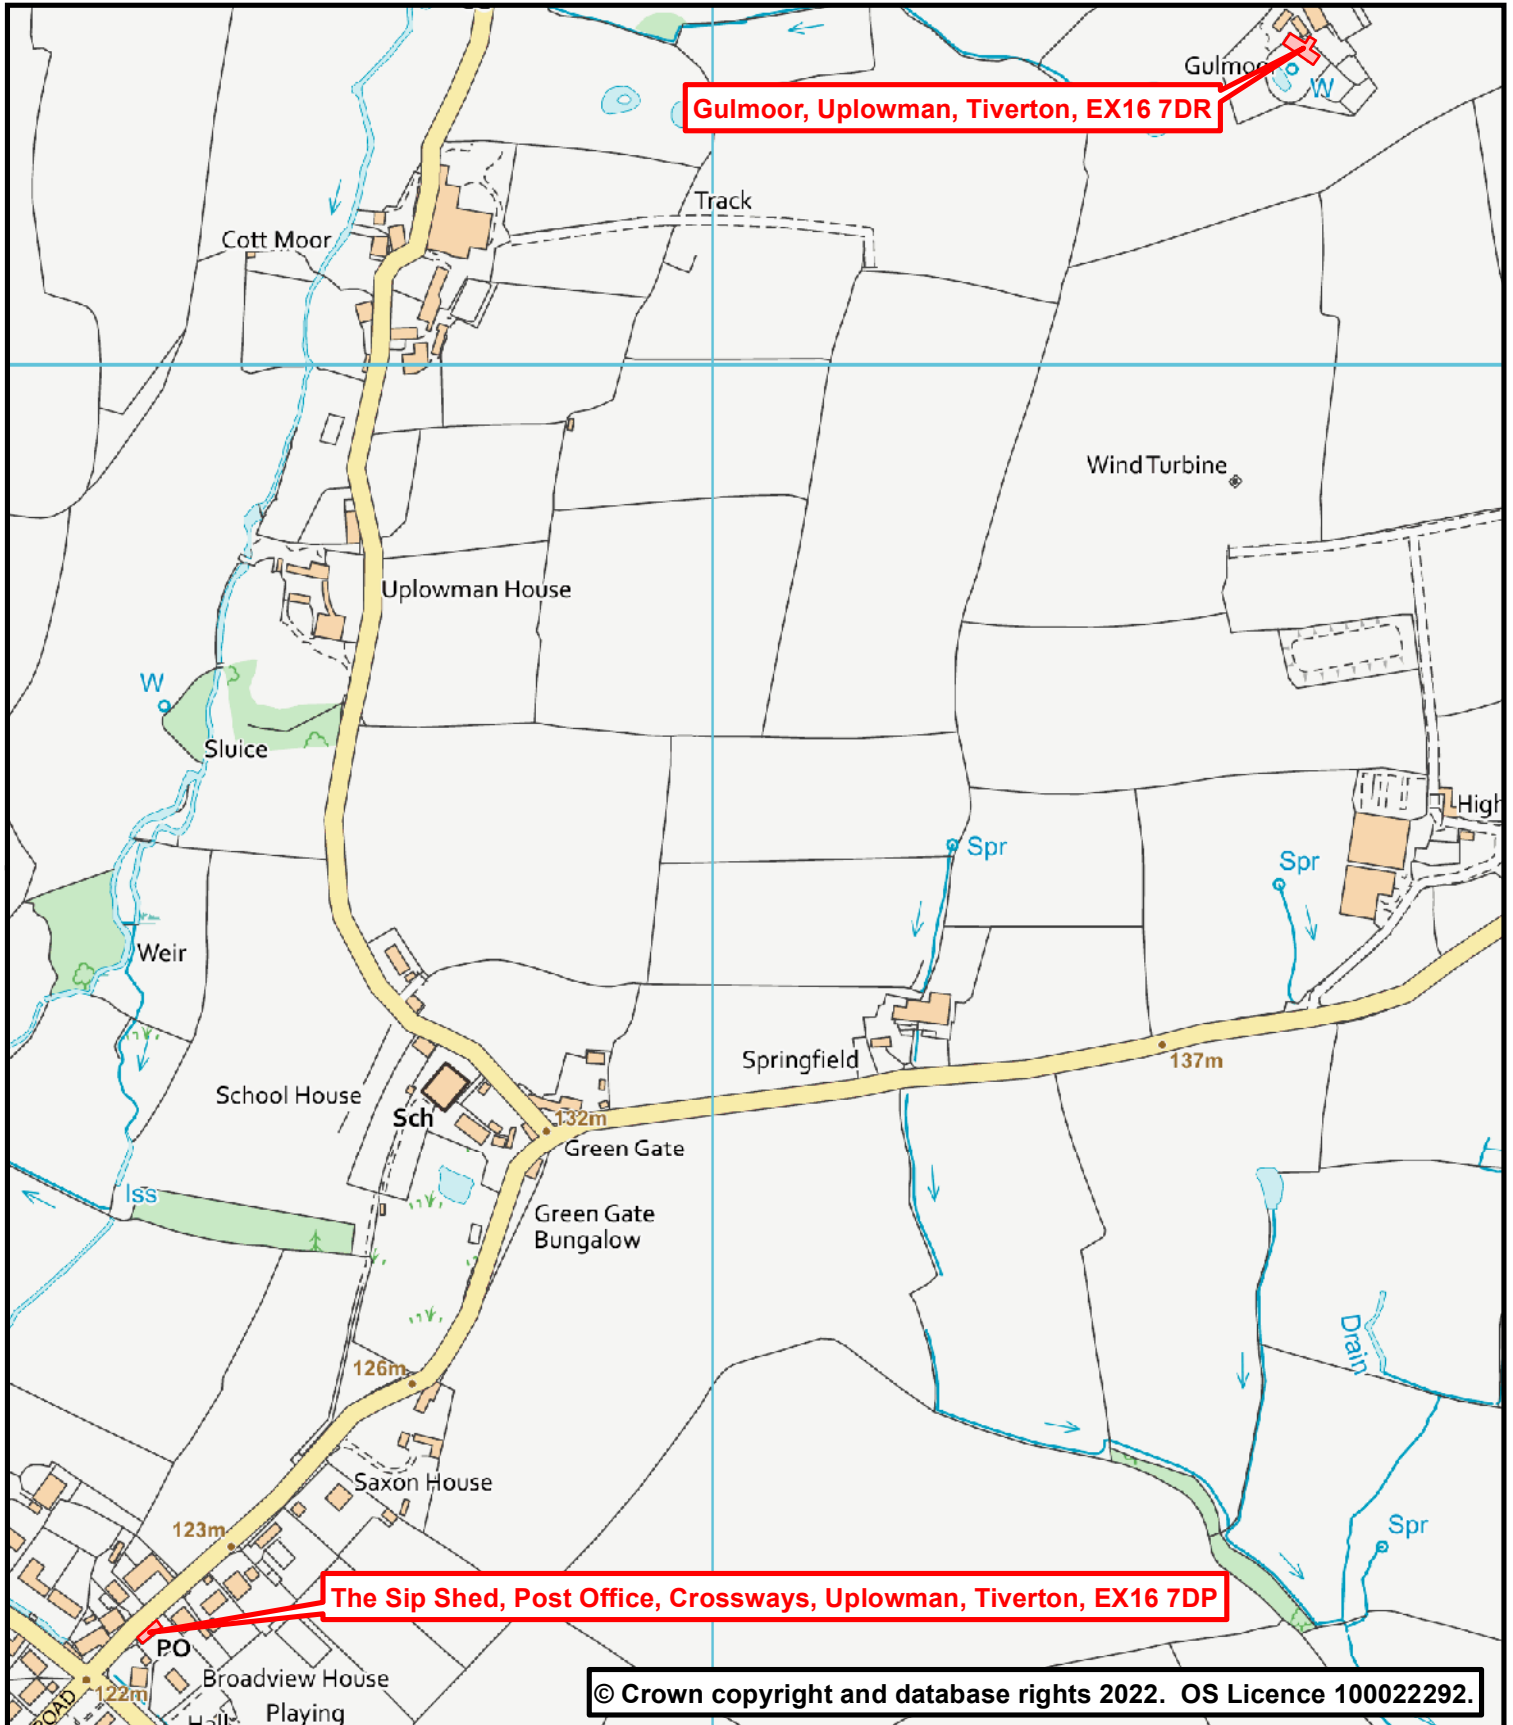

Public Health

Phoenix House
Phoenix Lane, Tiverton EX16 6PP

Tel: 01884 255255

Website: www.middevon.gov.uk

Scale	1:5,000 @ A4	Date	30 May 2022
Drg. No.	The Sip Shed EX16 7DP & Gulmoor EX16 7DR	Produced by	GMS