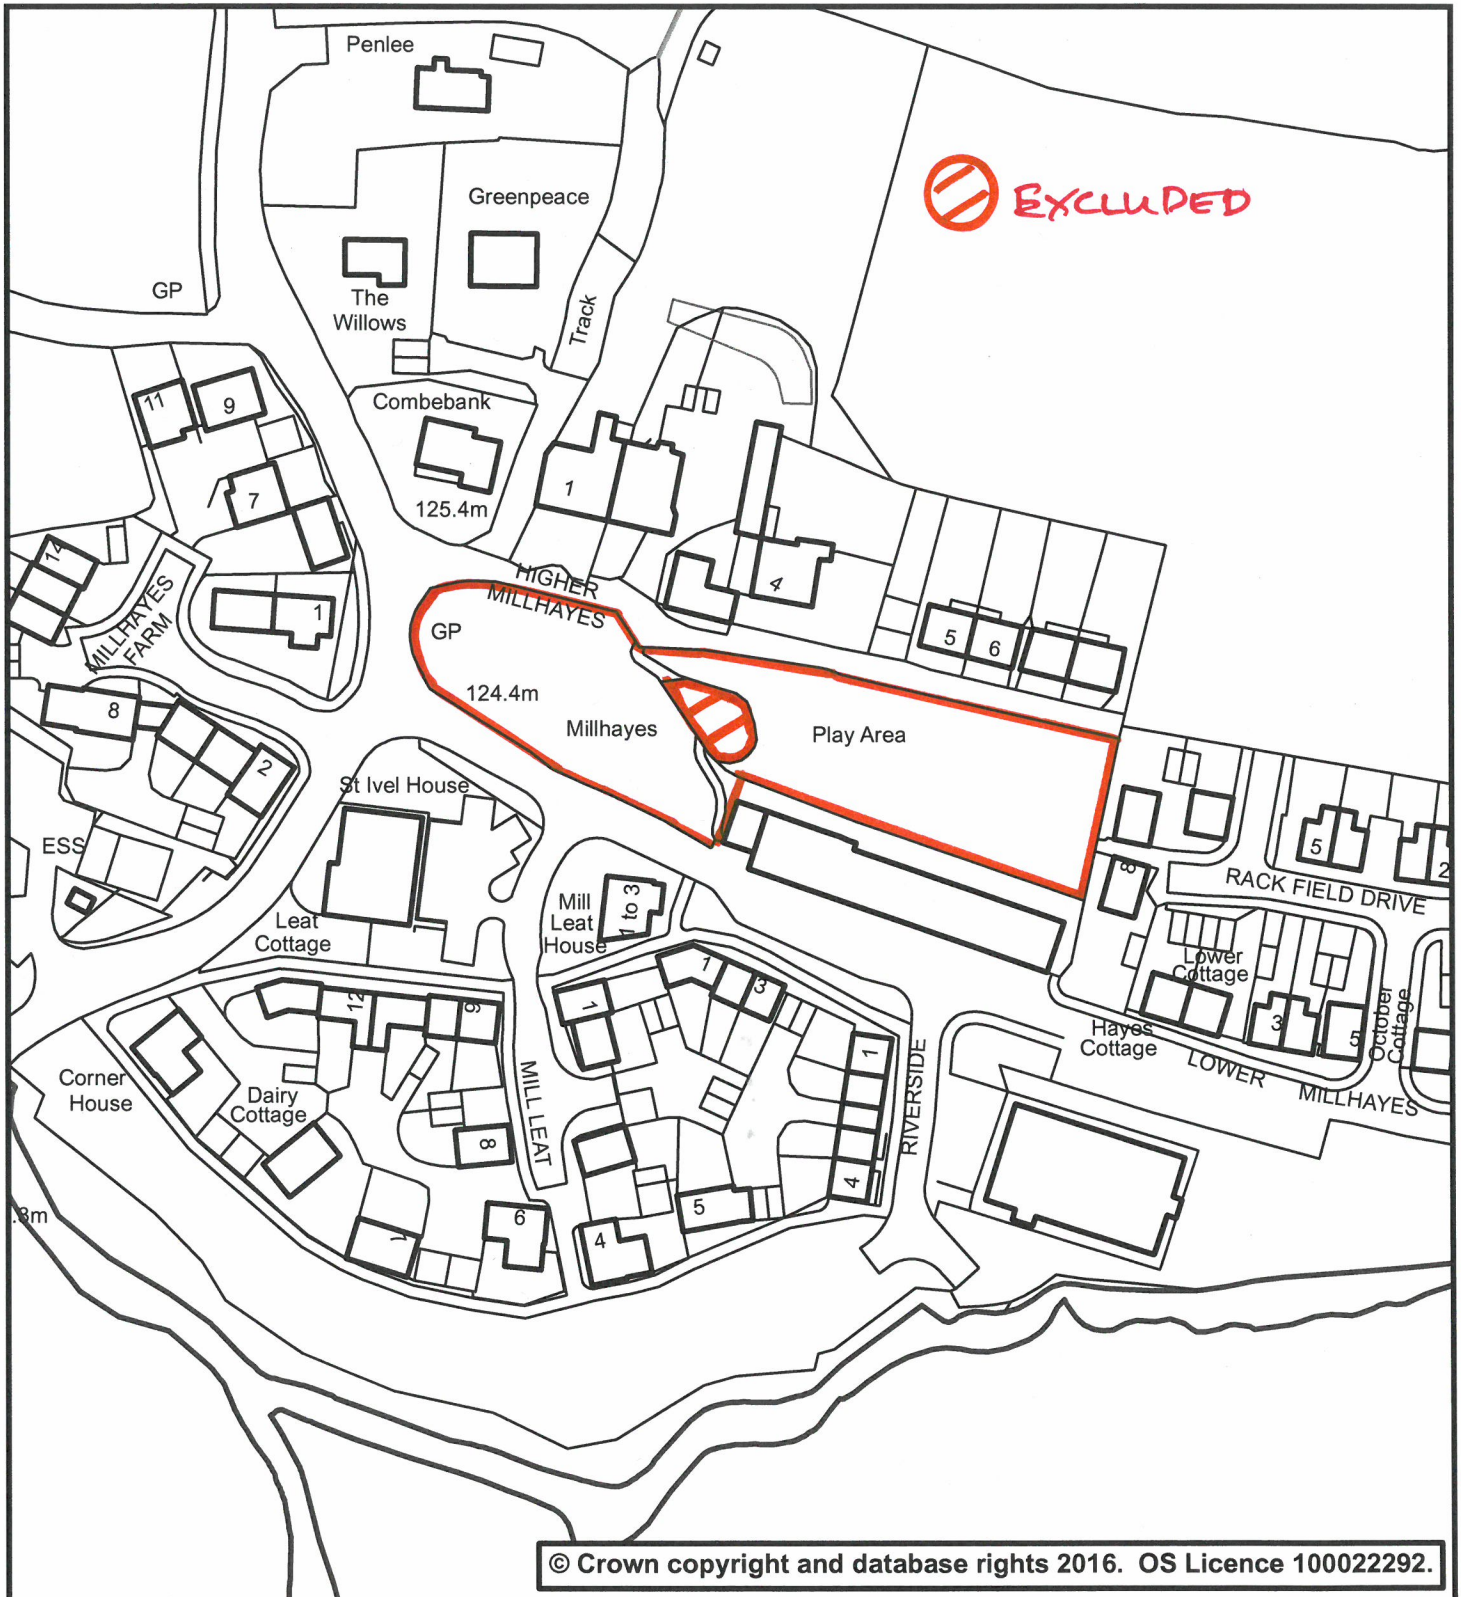

### Open Space - Millhayes Hemyock

Scale: 1:1,250

Date: 26/02/2021

Drg. No: Not Set

User Name: sdenham