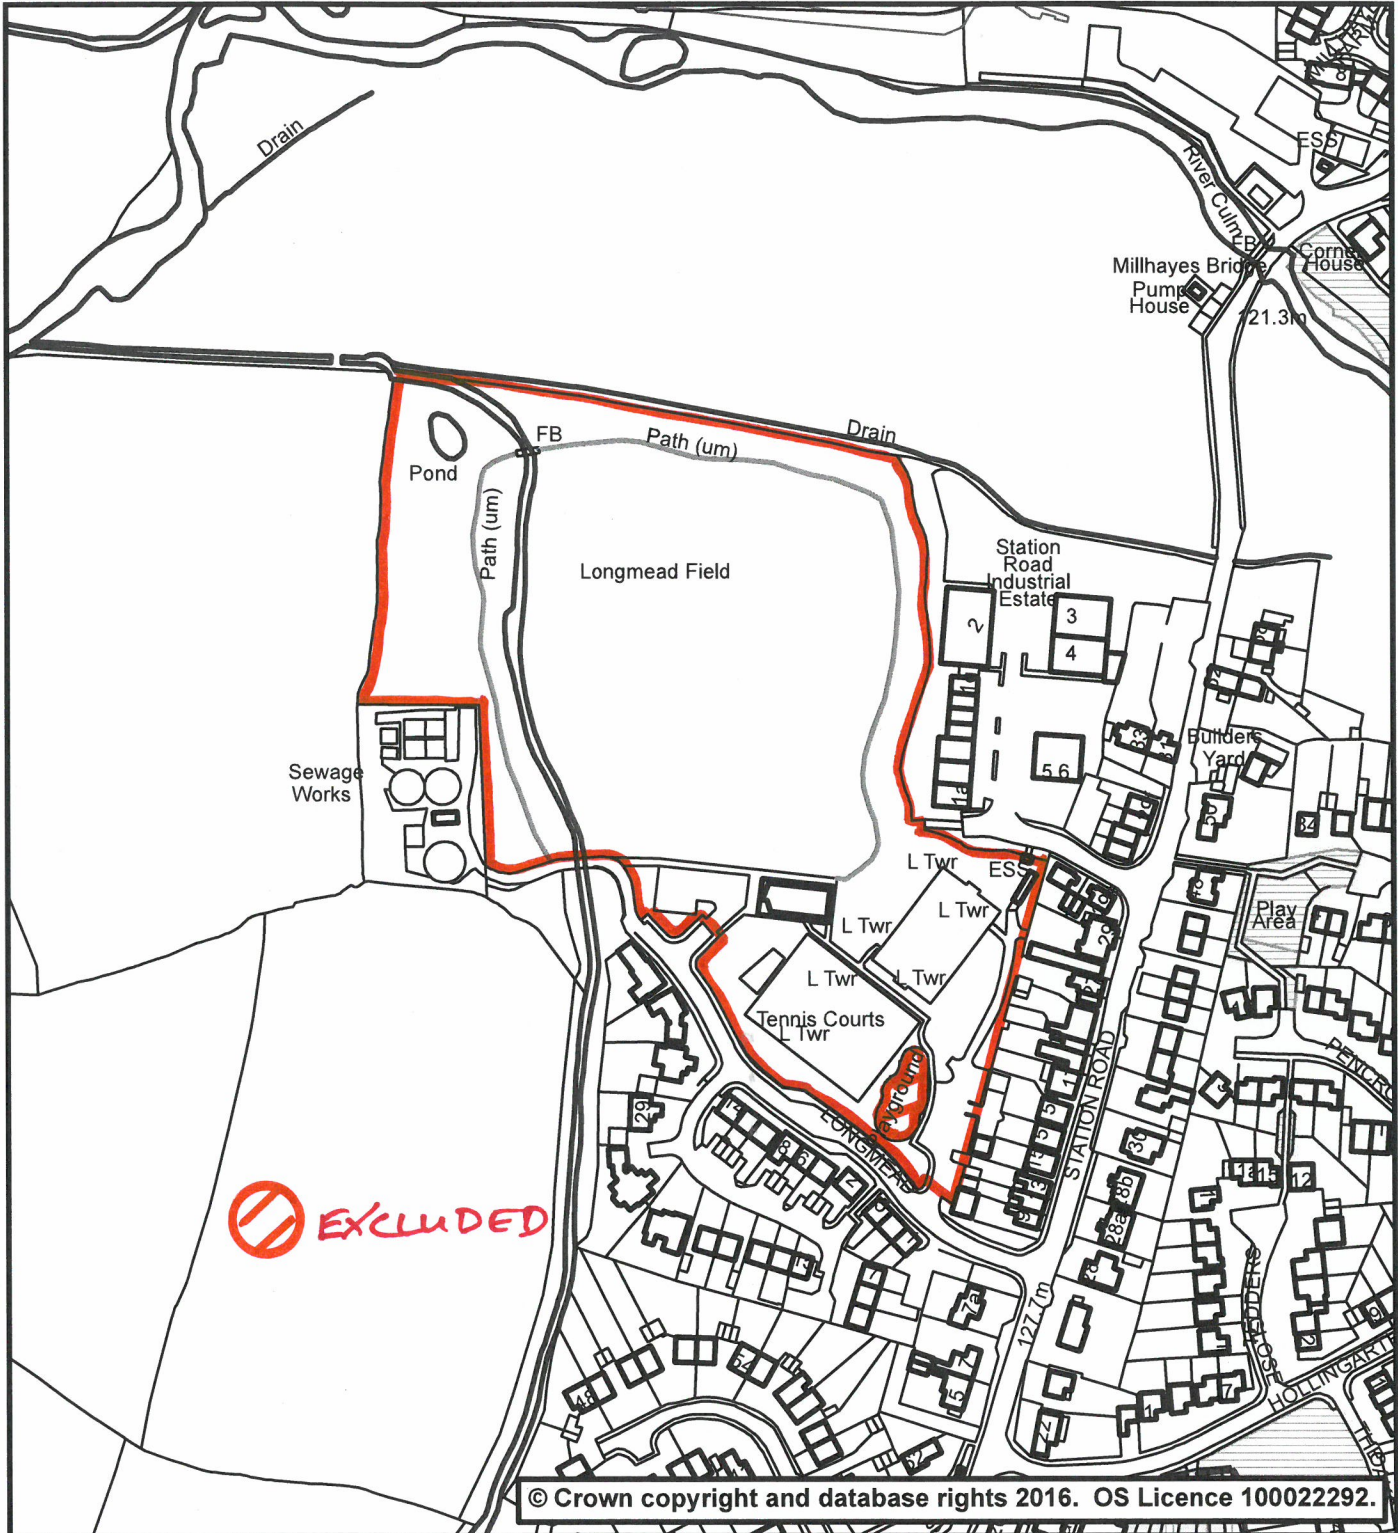

Appendix C

Phoenix House
Phoenix Lane, Tiverton EX16 6PP

Tel: 01884 255255 Website: www.middevon.gov.uk

Recreation Ground - Longmead Hemyock

Scale: 1:2,500

Date: 11/02/2021

Drg. No: Not Set

User Name: sdenham