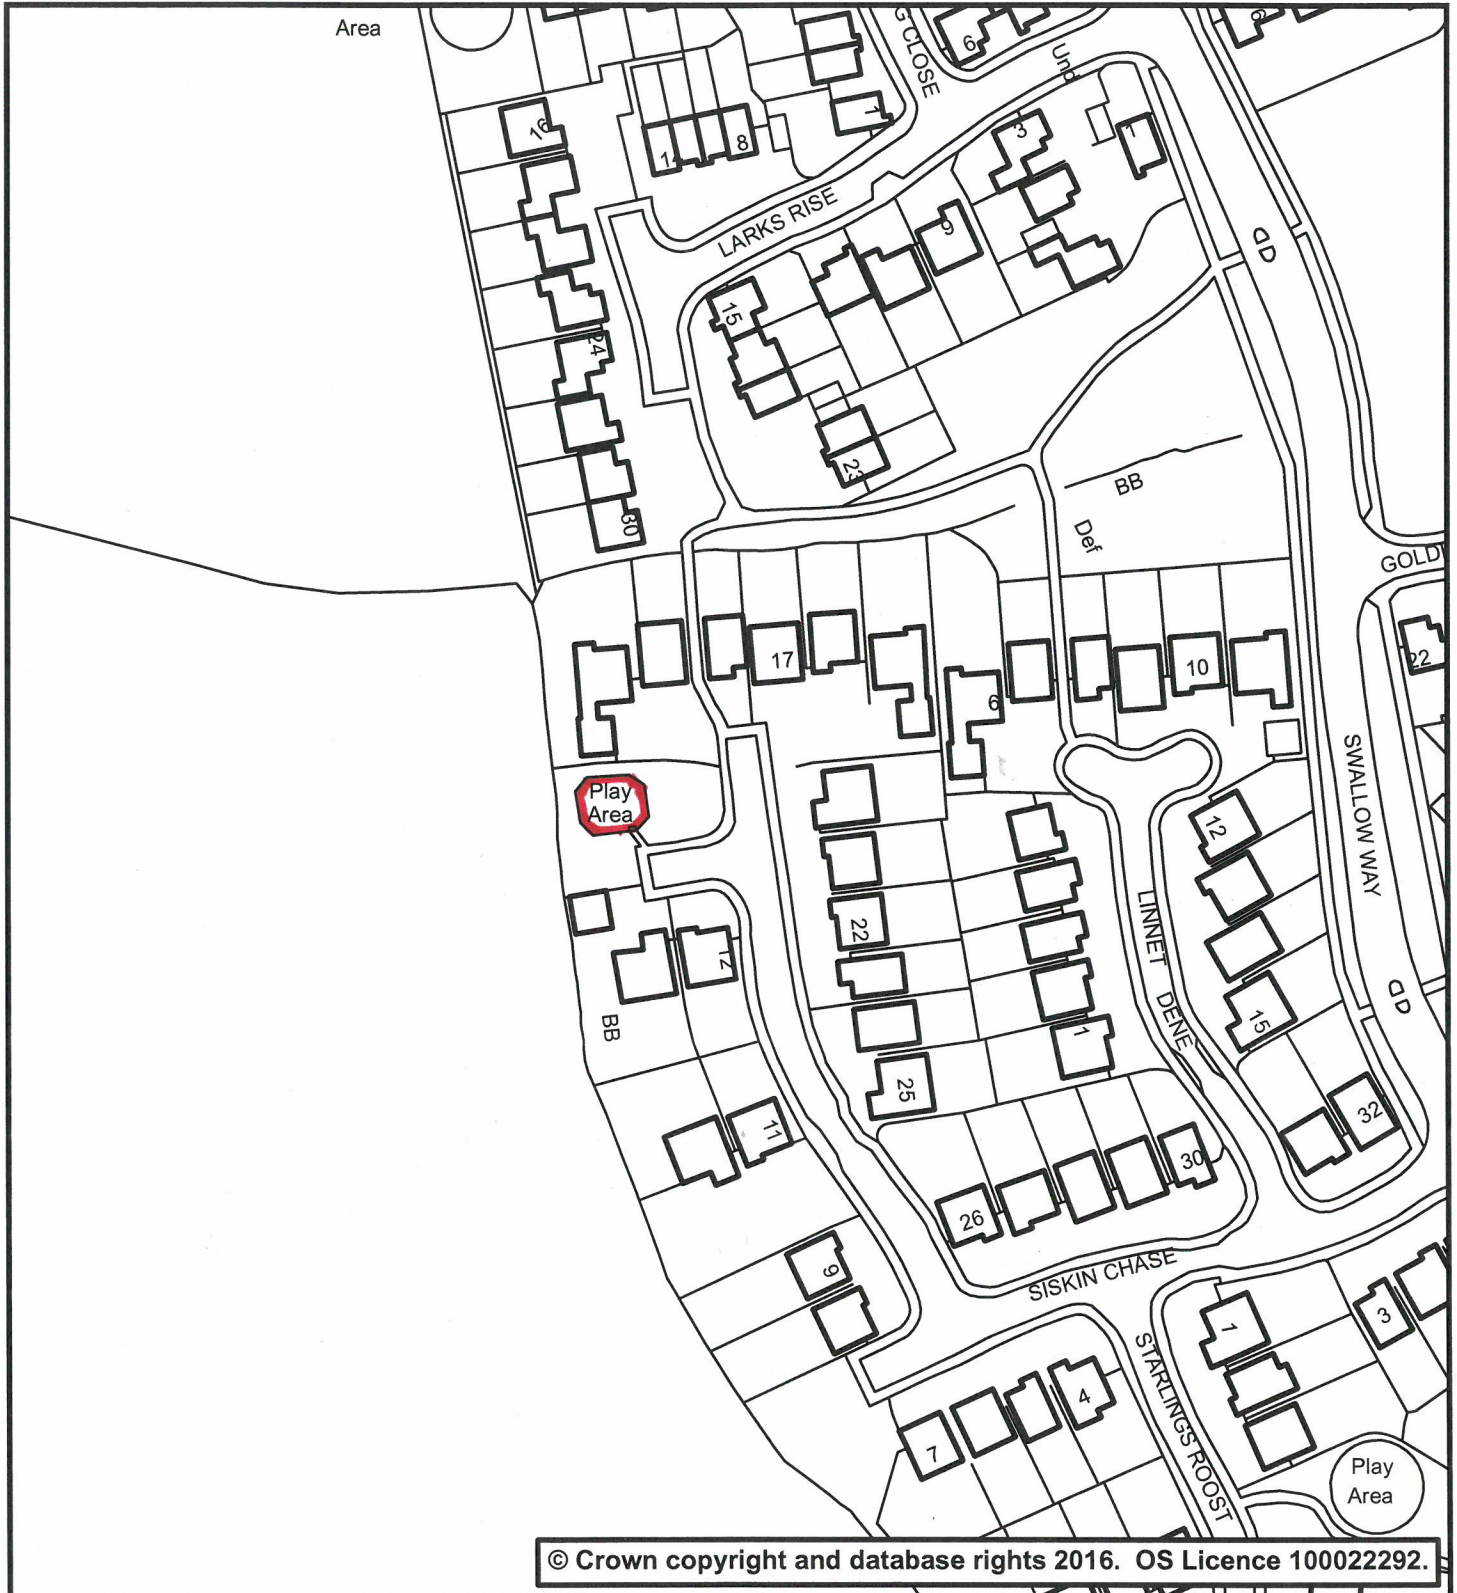

Appendix E

Plan 82

Phoenix House
Phoenix Lane, Tiverton EX16 6PP

Tel: 01884 255255 Website: www.middevon.gov.uk

Play Area - Siskin Chase Cullompton

Scale: 1:1,250

Date: 04/11/2021

Drg. No: Not Set