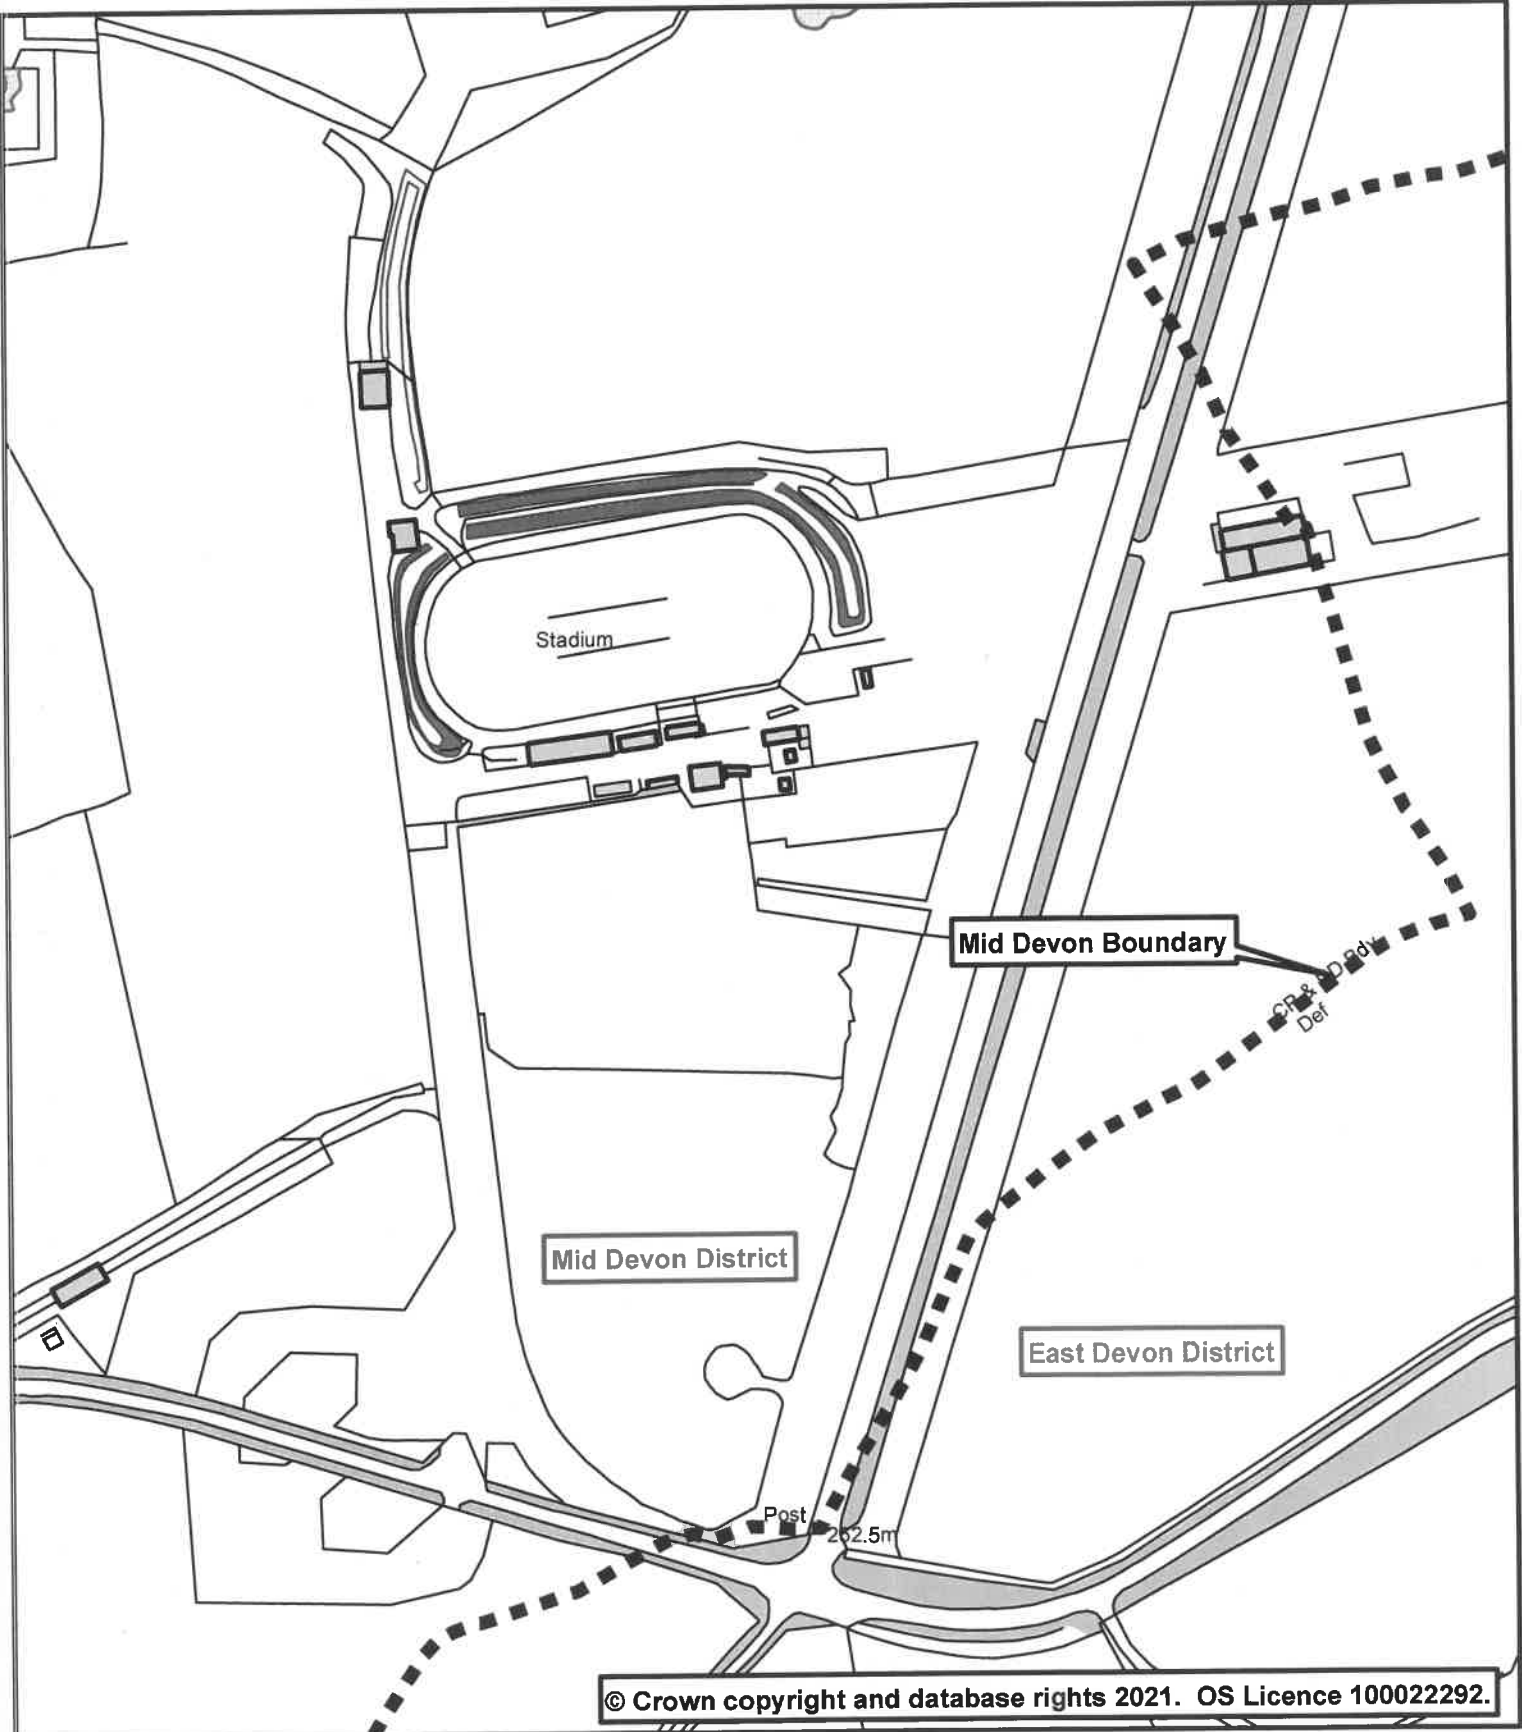

Licensing and Community Safety

Phoenix House
Phoenix Lane, Tiverton EX16 6PP

Tel: 01884 255255

Website: www.middevon.gov.uk

Scale	1:2,500 @ A4	Date	09 August 2021
Drg. No.	Smeatharpe Stadium, Clayhidon, Devon	Produced by	GMS Unit