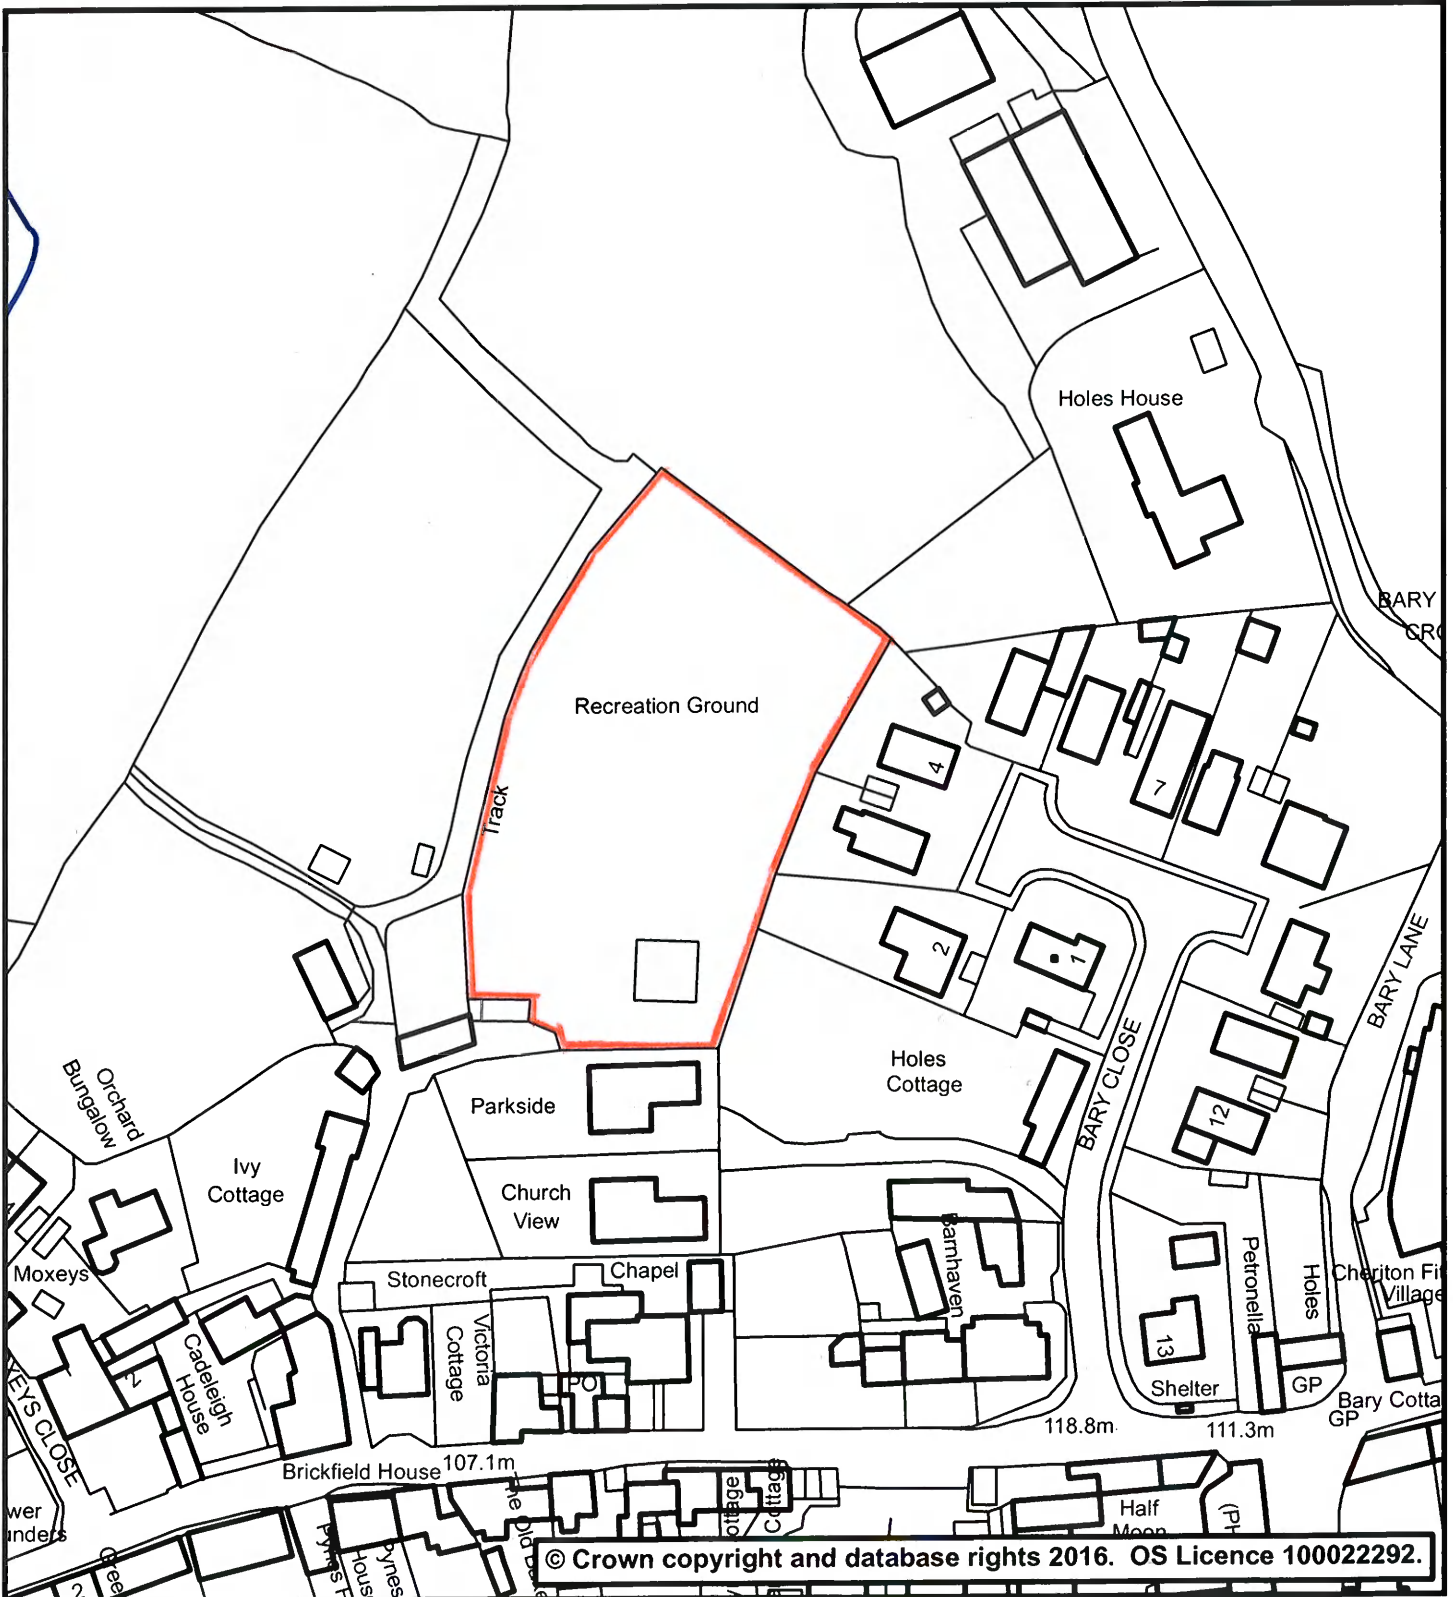

Phoenix House
Phoenix Lane, Tiverton EX16 6PP

Tel: 01884 255255 Website: www.middevon.gov.uk

Recreation Ground - Cheiton Fitzpaine

Scale: 1:1,250

Date: 30/05/2024

Drg. No: Not Set

User Name: sdenham