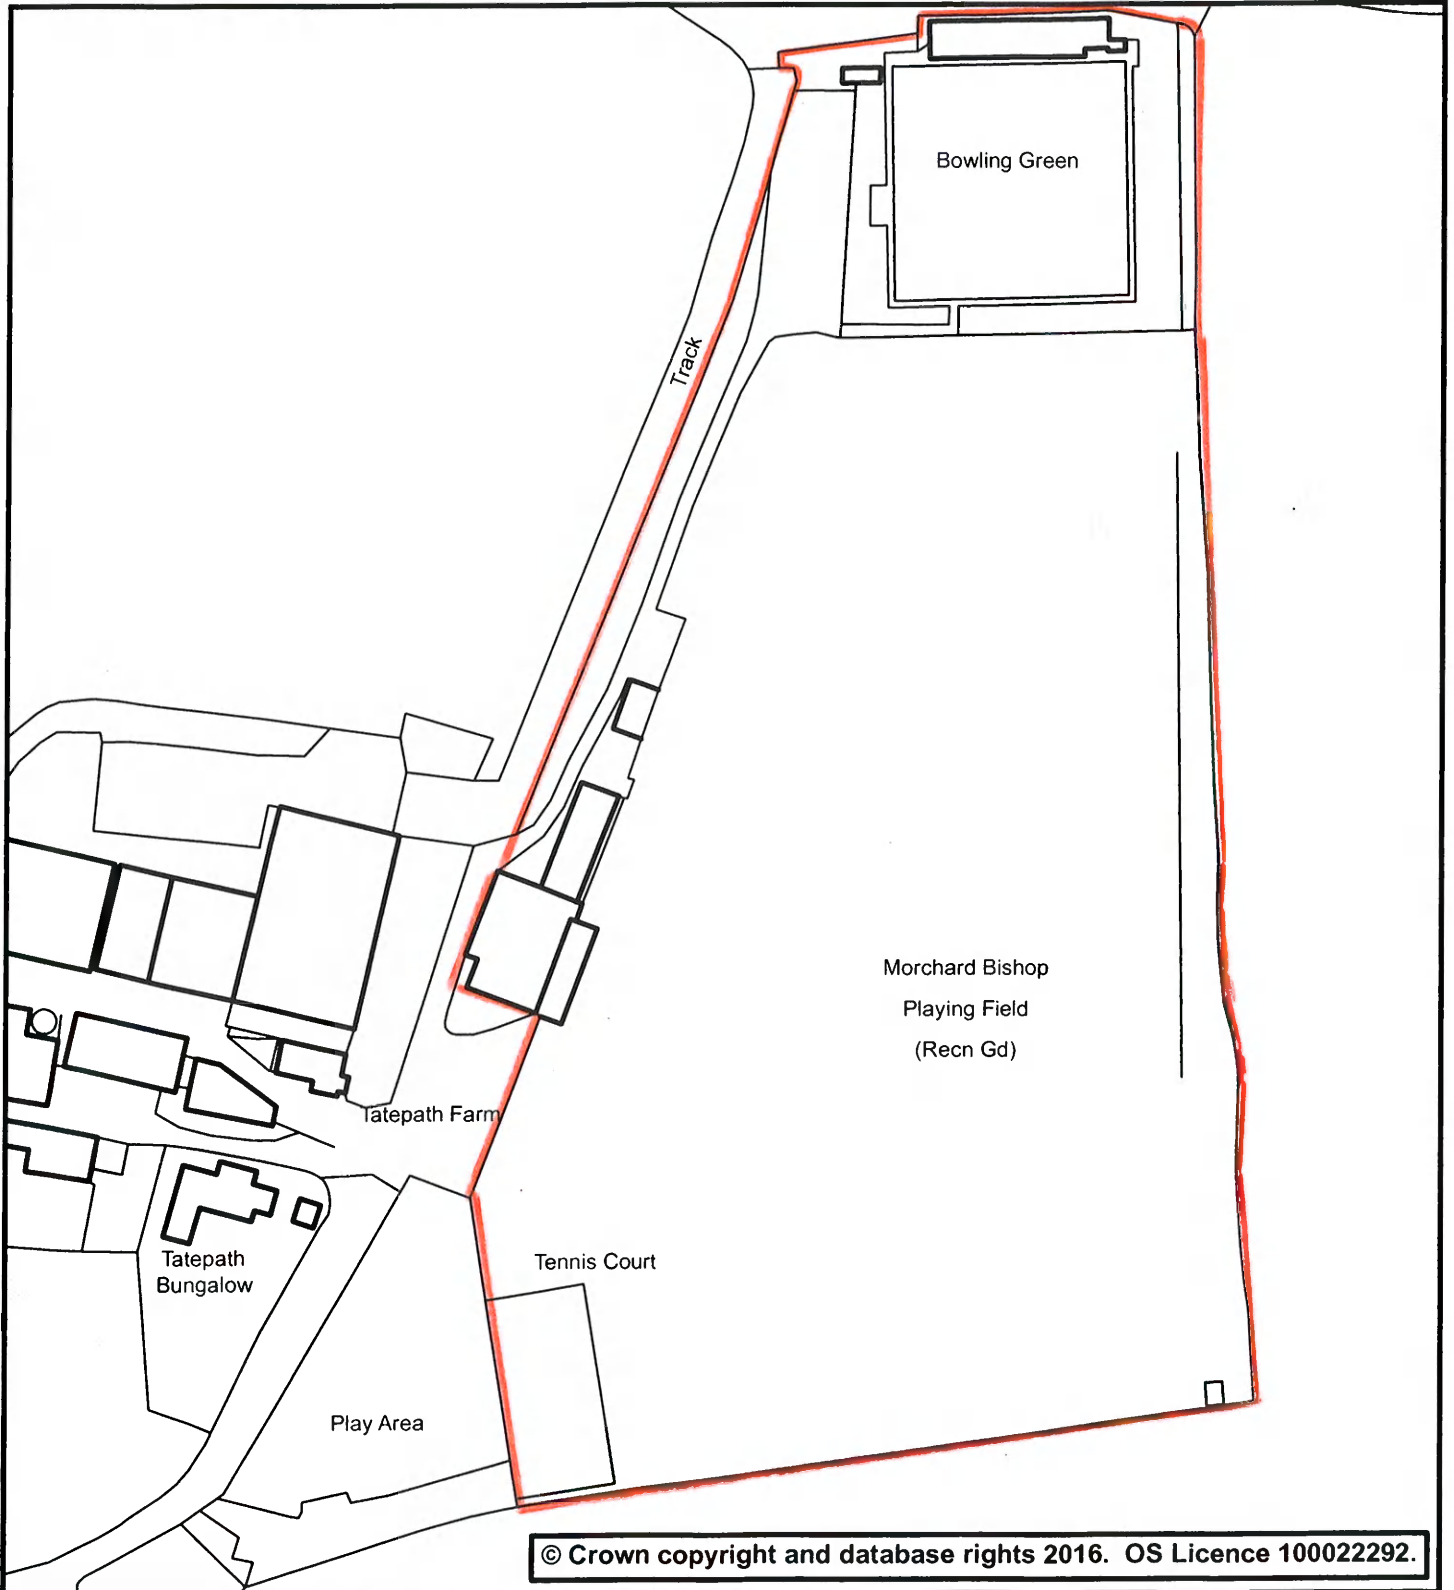

Phoenix House
Phoenix Lane, Tiverton EX16 6PP

Tel: 01884 255255 Website: www.middevon.gov.uk

Recreation Ground - Wood Lane Morchard Bishop

Scale: 1:1,250

Date: 30/04/2024

Drg. No: Not Set

User Name: sdenham